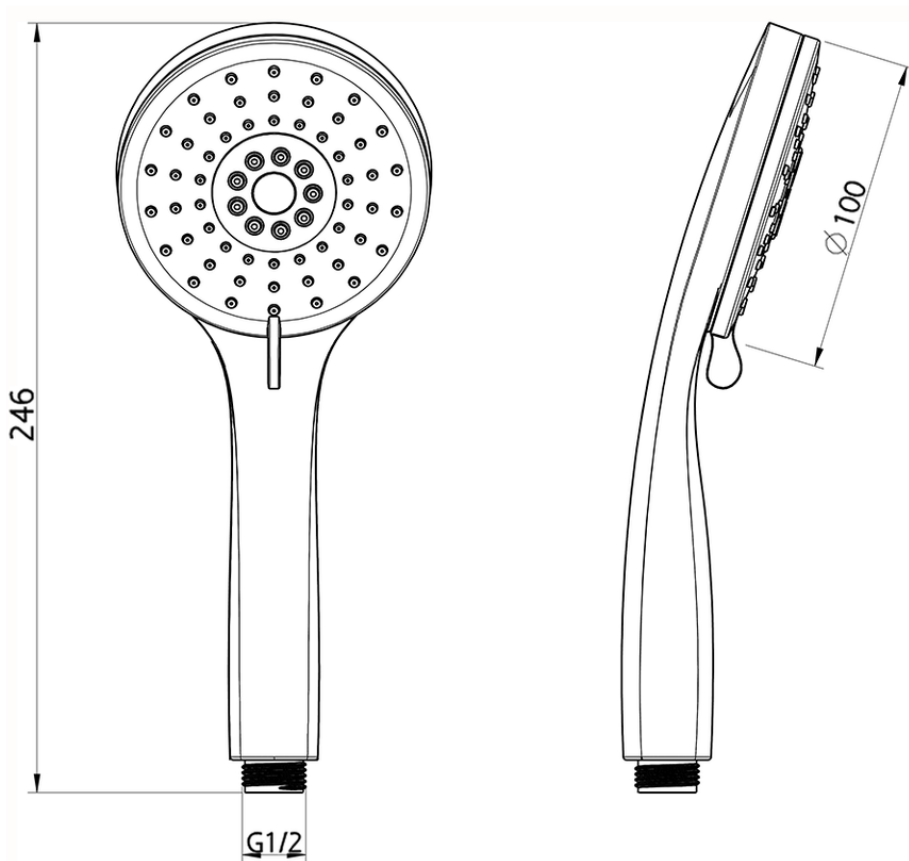

Doccetta SHOWER_SS014420

SS014420

<https://huberitalia.com/doccetta-shower-ss014420>

2024-12-04