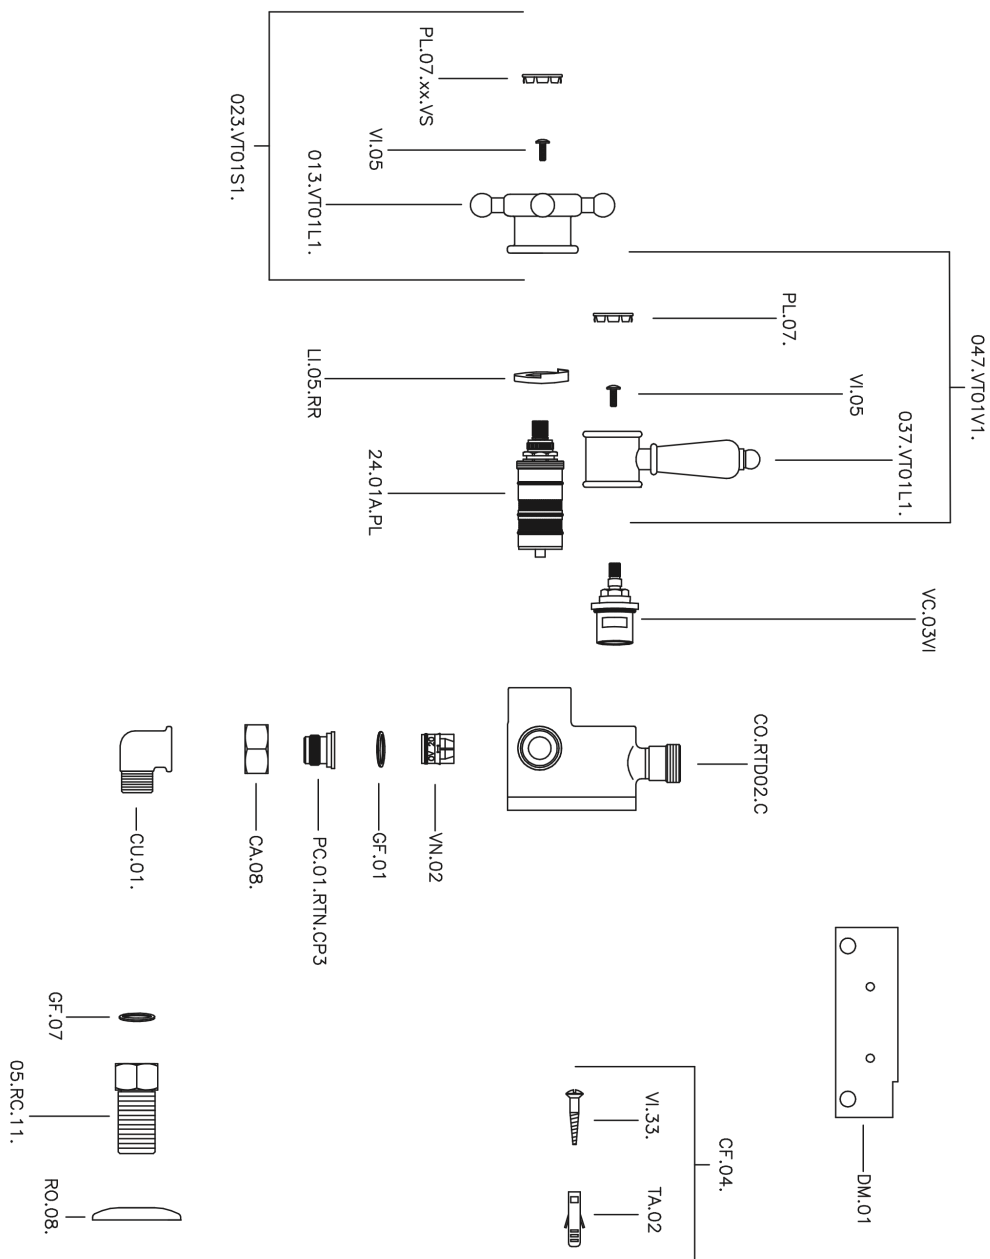

Miscelatore termostatico doccia VICTORIAN_150.VT01H.

150.VT01H.

<https://www.huberitalia.com/miscelatore-termostatico-doccia-victorian-150-vt01h>

2025-01-05