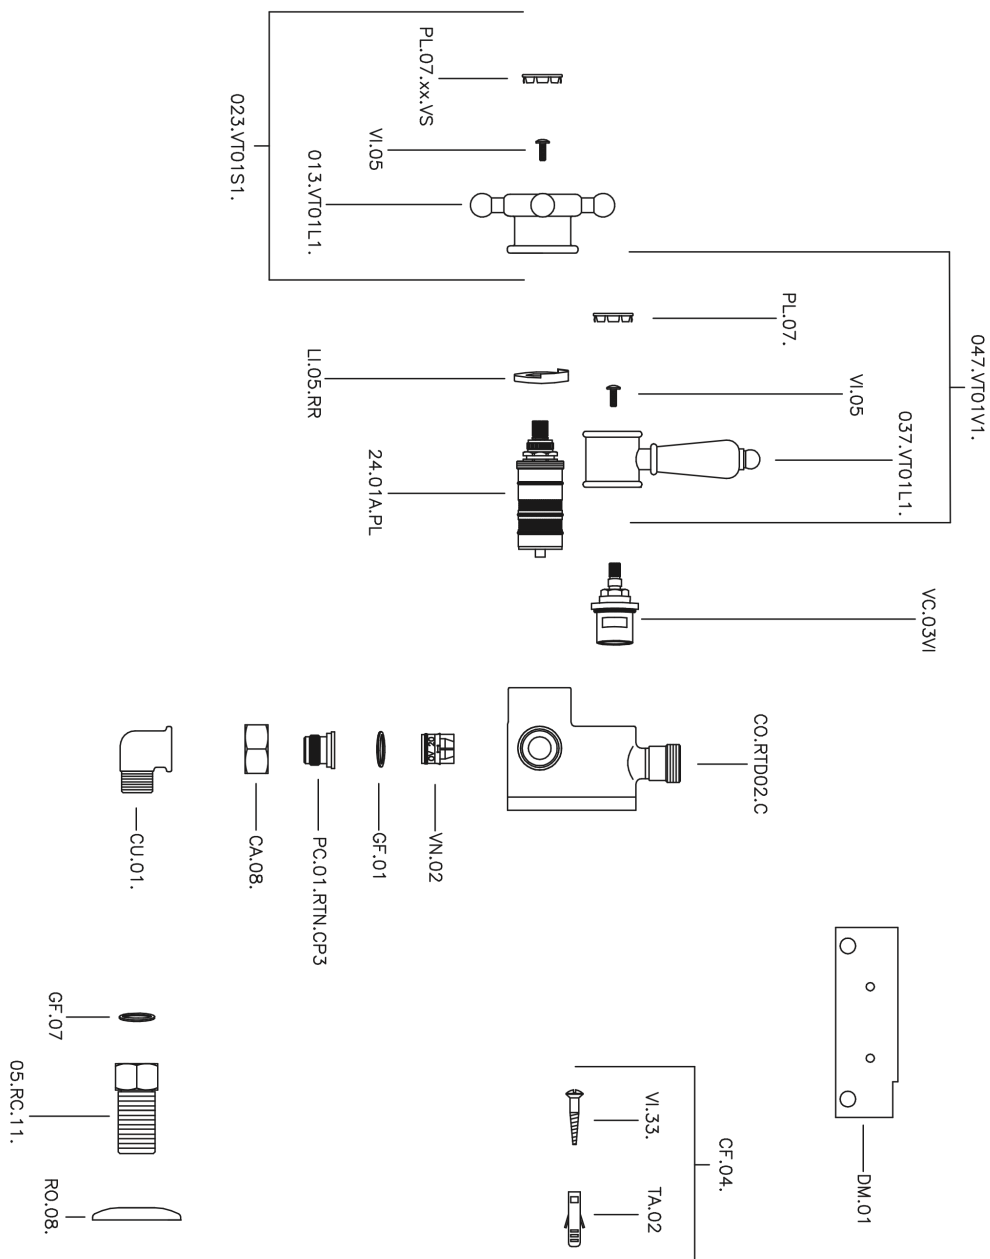

## Miscelatore termostatico doccia VICTORIAN\_150.VT01H.

150.VT01H.

<https://www.huberitalia.com/miscelatore-termostatico-doccia-victorian-150-vt01h>

2025-02-05