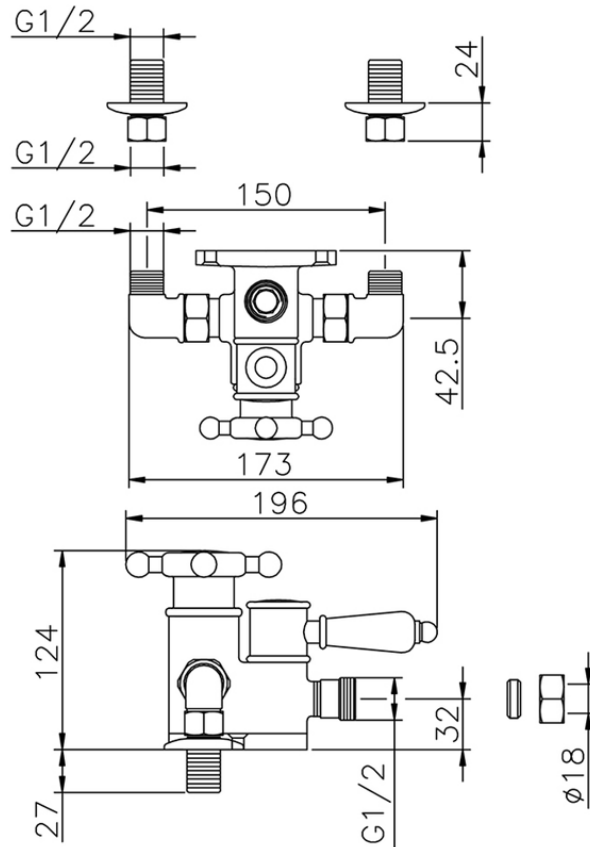

Miscelatore termostatico doccia VICTORIAN_150.VT01H.

150.VT01H.

<https://www.huberitalia.com/miscelatore-termostatico-doccia-victorian-150-vt01h>

2025-02-05