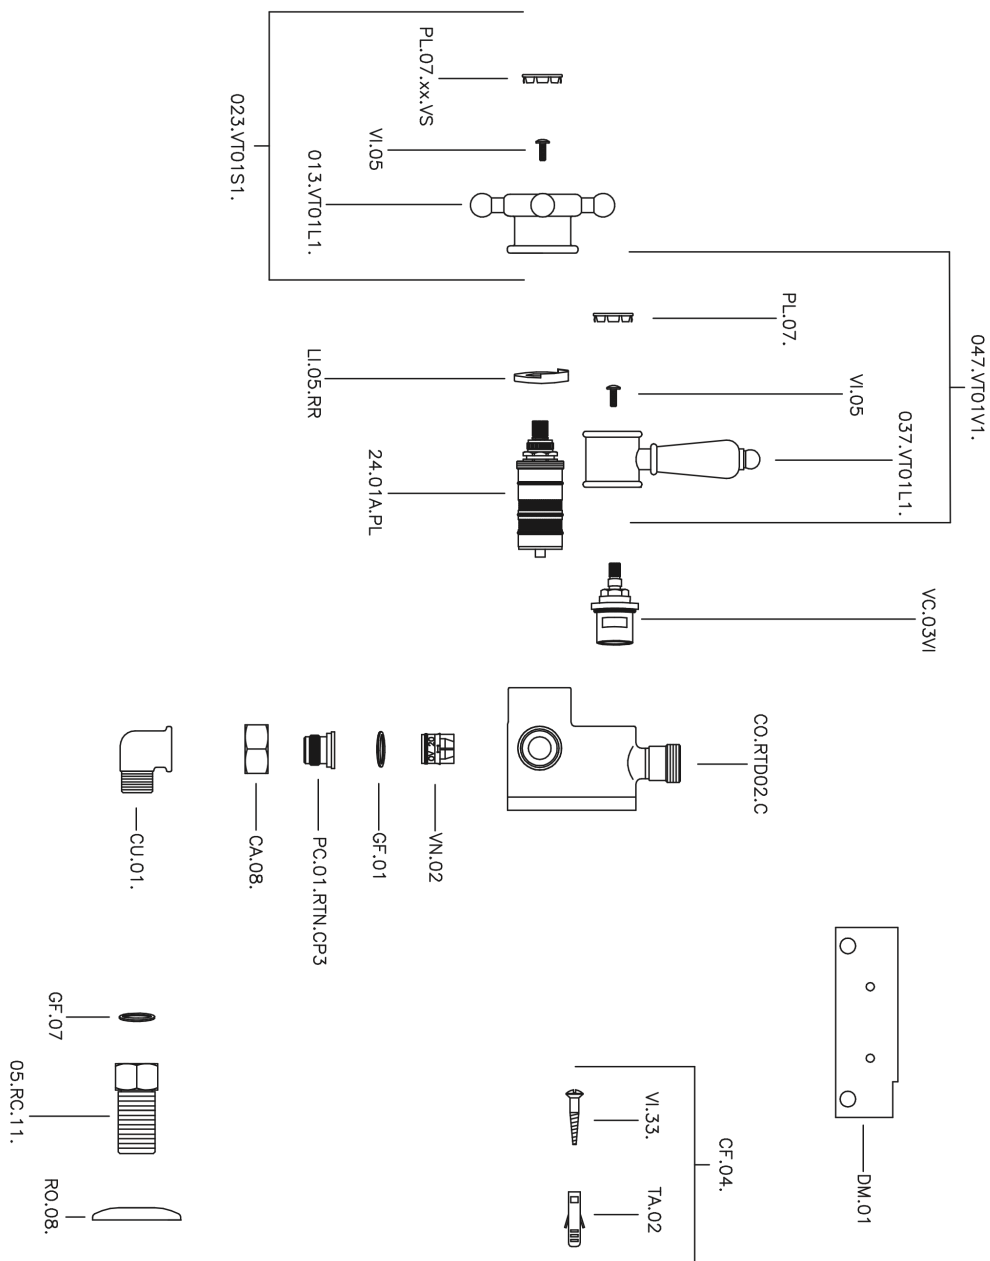

Miscelatore termostatico doccia VICTORIAN_150.VT01H.

150.VT01H.

<https://www.huberitalia.com/miscelatore-termostatico-doccia-victorian-150-vt01h>

2025-01-02