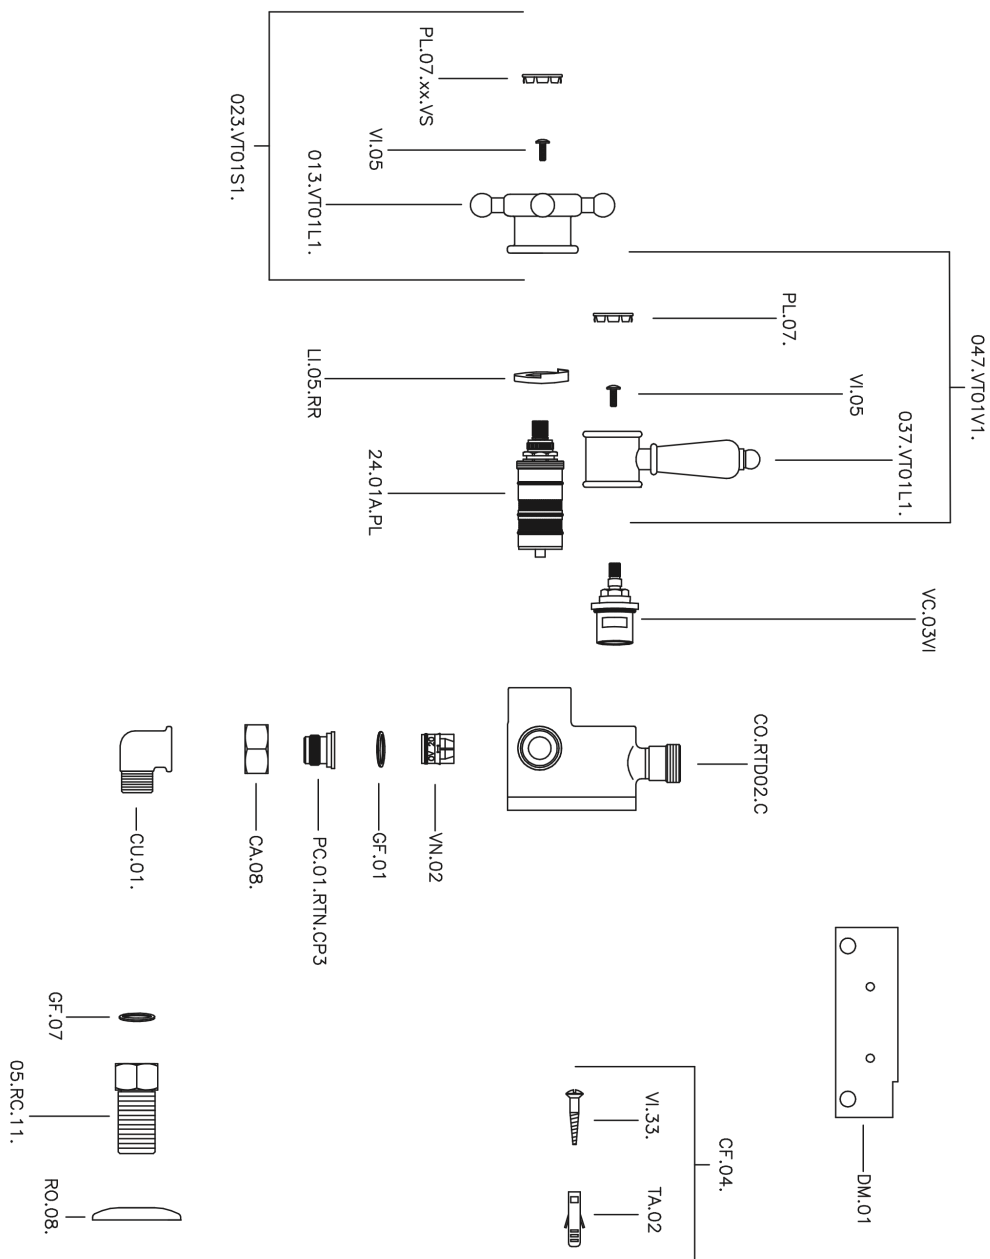

Miscelatore termostatico doccia VICTORIAN_150.VT01H.

150.VT01H.

<https://www.huberitalia.com/miscelatore-termostatico-doccia-victorian-150-vt01h>

2025-02-05