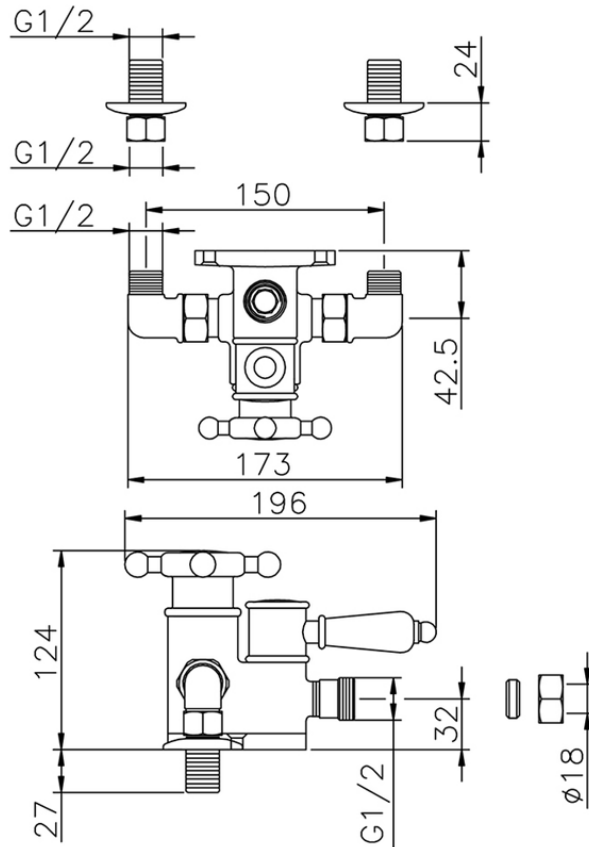

Miscelatore termostatico doccia VICTORIAN\_150.VT01H.

150.VT01H.

<https://www.huberitalia.com/miscelatore-termostatico-doccia-victorian-150-vt01h>

2025-01-02