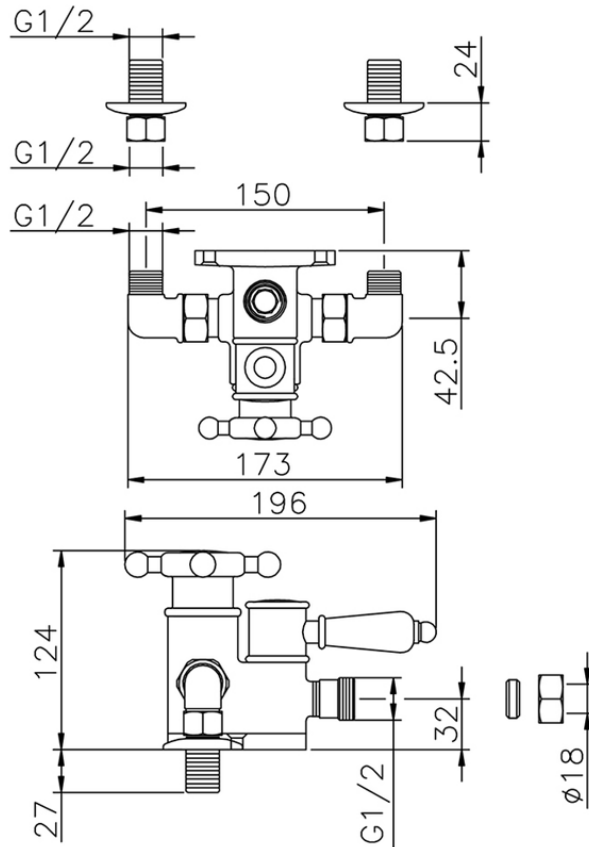

## Miscelatore termostatico doccia VICTORIAN\_150.VT01H.

150.VT01H.

<https://www.huberitalia.com/miscelatore-termostatico-doccia-victorian-150-vt01h>

2025-02-05