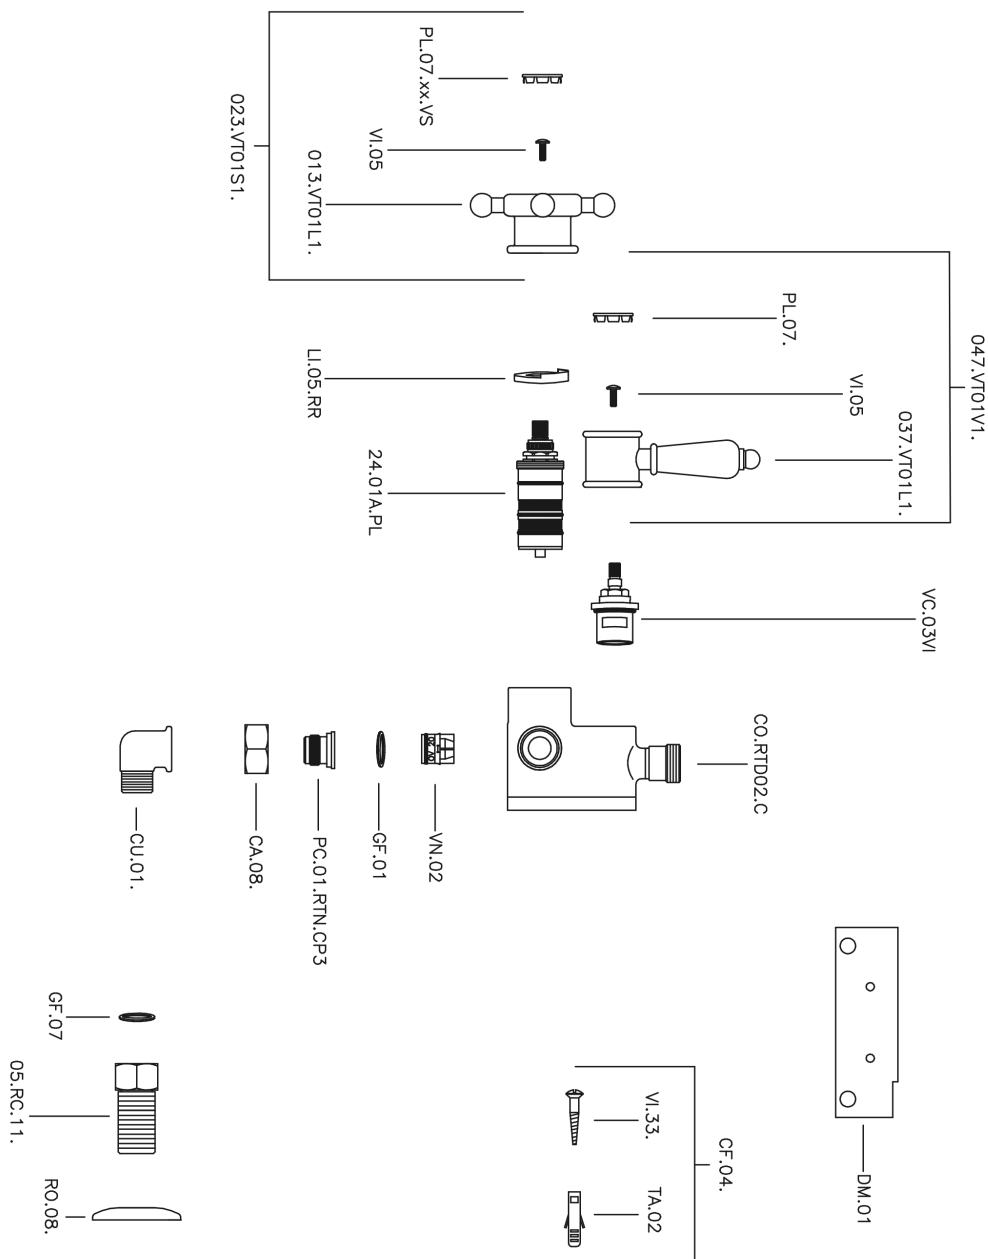

Miscelatore termostatico doccia VICTORIAN_150.VT01H.

150.VT01H.

<https://www.huberitalia.com/miscelatore-termostatico-doccia-victorian-150-vt01h>

2025-01-05