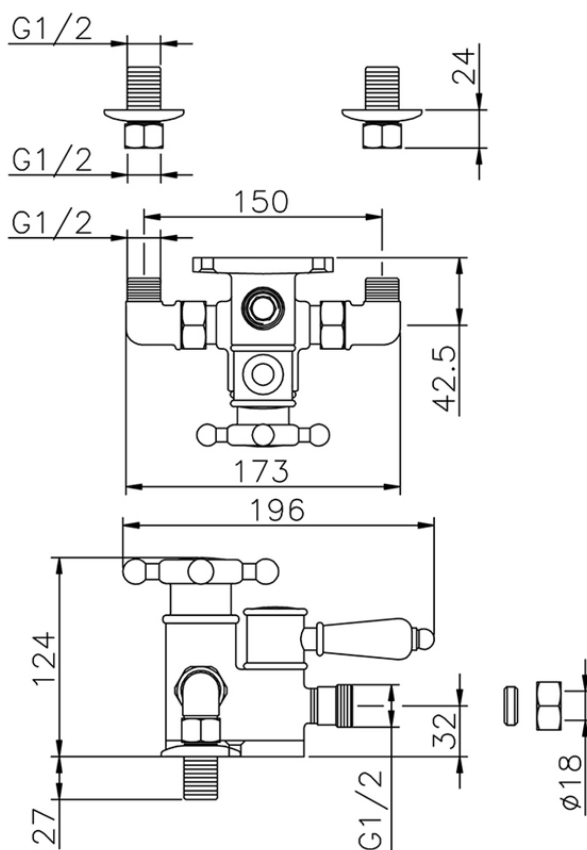

Miscelatore termostatico doccia VICTORIAN_150.VT01H.

150.VT01H.

<https://www.huberitalia.com/miscelatore-termostatico-doccia-victorian-150-vt01h>

2025-02-05