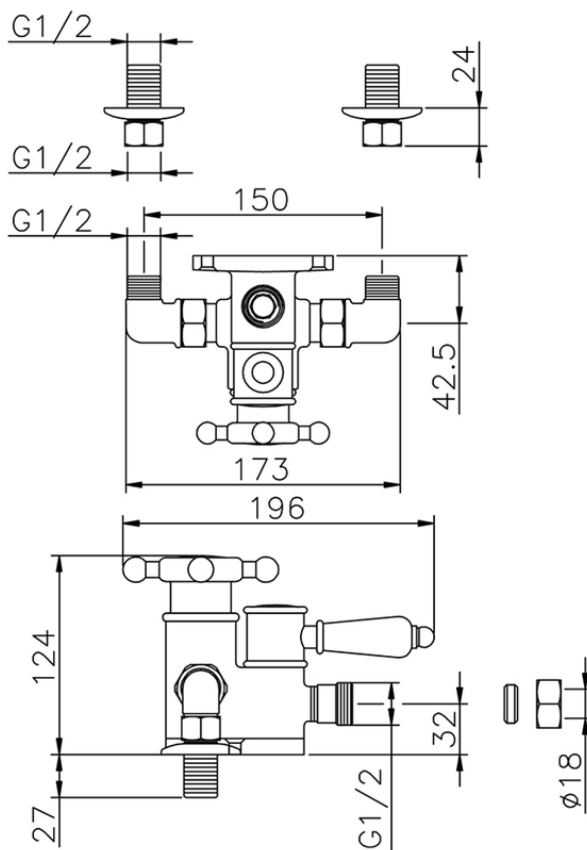

Miscelatore termostatico doccia VICTORIAN\_150.VT01H.

150.VT01H.

<https://www.huberitalia.com/miscelatore-termostatico-doccia-victorian-150-vt01h>

2025-01-05