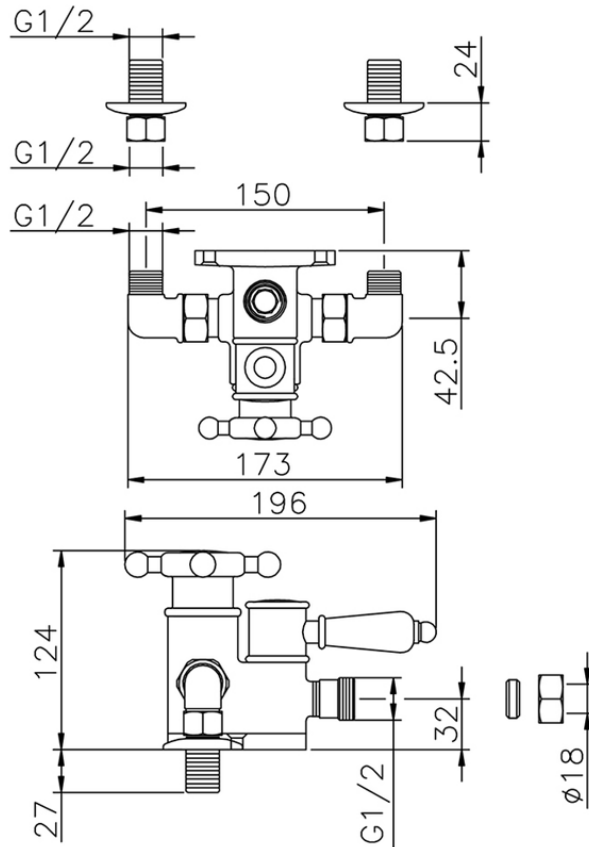

Miscelatore termostatico doccia VICTORIAN_150.VT01H.

150.VT01H.

<https://www.huberitalia.com/miscelatore-termostatico-doccia-victorian-150-vt01h>

2025-02-05