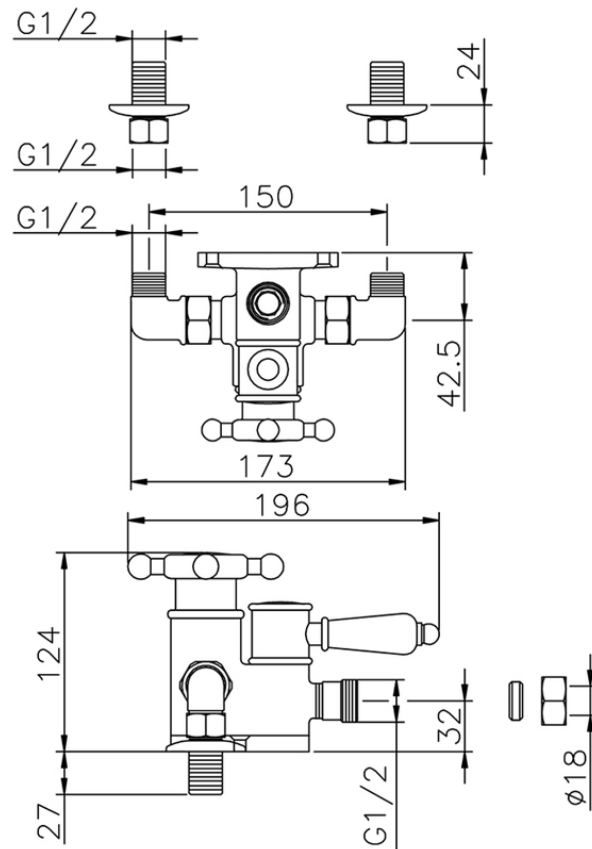

Miscelatore termostatico doccia VICTORIAN_150.VT01H.

150.VT01H.

<https://www.huberitalia.com/miscelatore-termostatico-doccia-victorian-150-vt01h>

2025-02-05