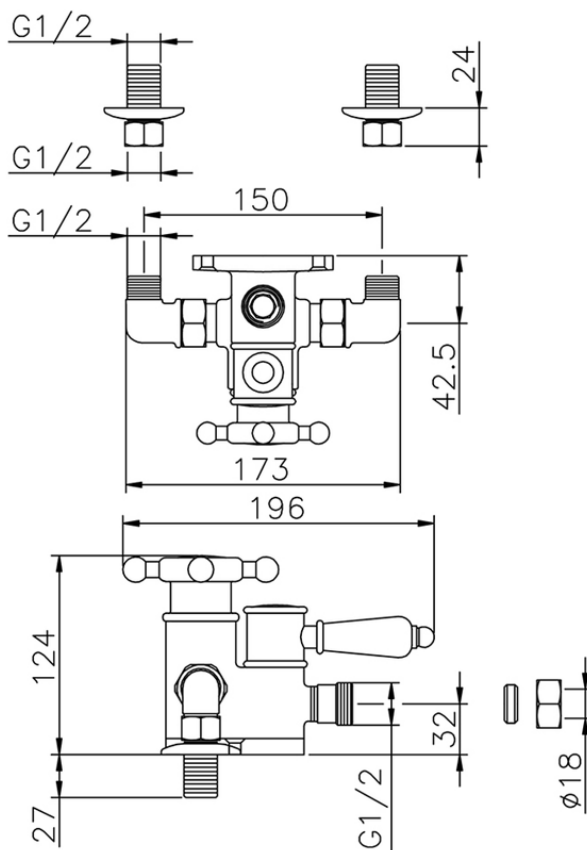

Miscelatore termostatico doccia VICTORIAN_150.VT01H.

150.VT01H.

<https://www.huberitalia.com/miscelatore-termostatico-doccia-victorian-150-vt01h>

2025-01-05