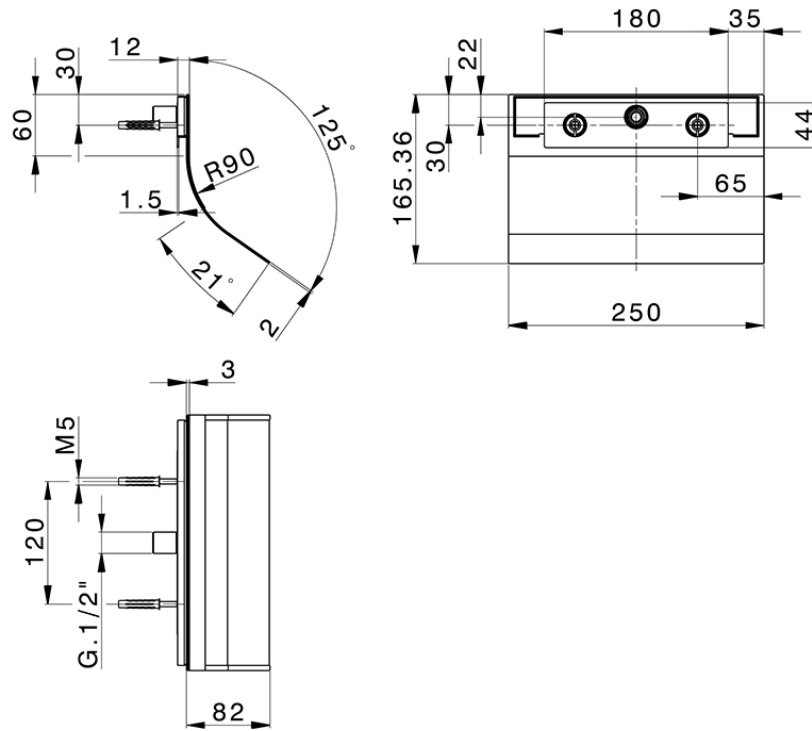

Cascata a parete curva ZEN_ZS129040

ZS129040

<https://www.huberitalia.com/cascata-a-parete-curva-zen-zs129040>

2025-02-05