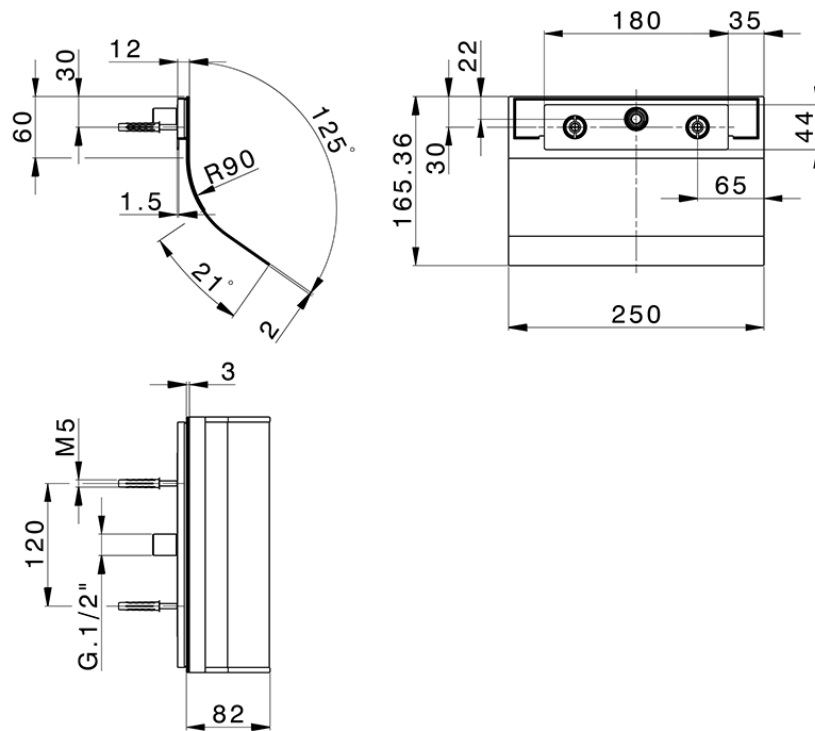

Cascata a parete curva ZEN_ZS129040

ZS129040

<https://www.huberitalia.com/cascata-a-parete-curva-zen-zs129040>

2024-12-31