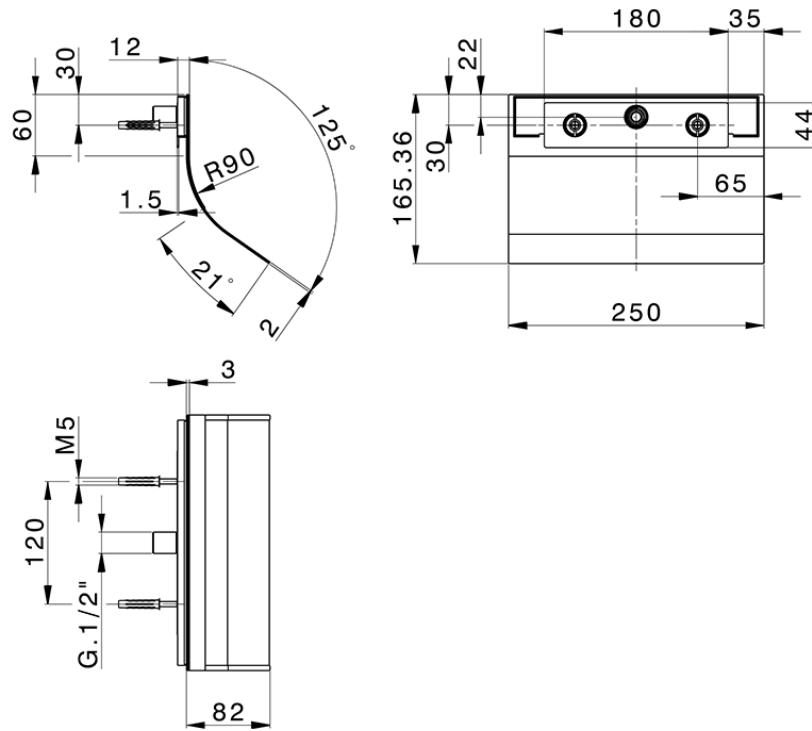

Cascata a parete curva ZEN_ZS129040

ZS129040

<https://www.huberitalia.com/cascata-a-parete-curva-zen-zs129040>

2024-12-22