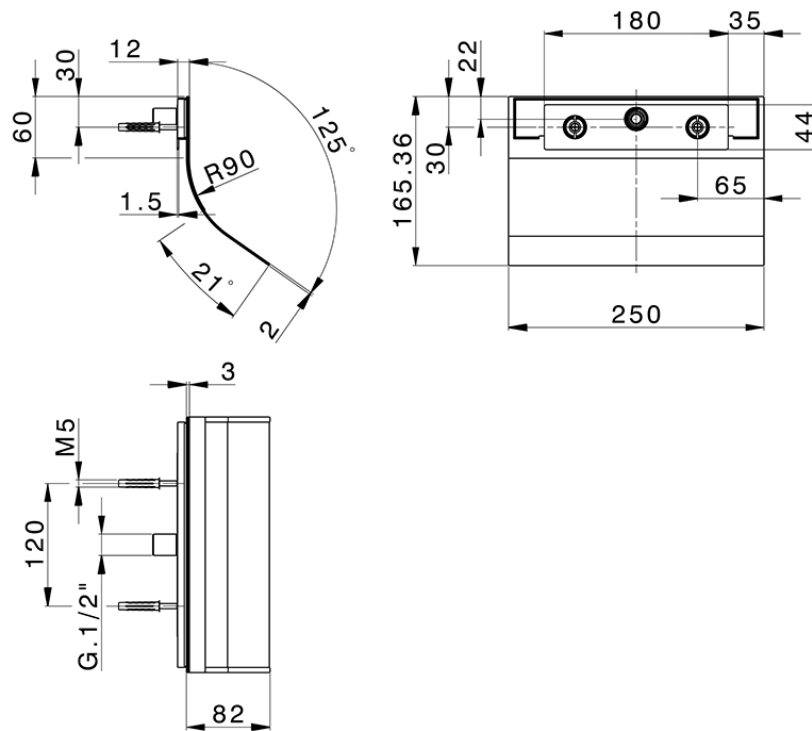

Cascata a parete curva ZEN_ZS129040

ZS129040

<https://www.huberitalia.com/cascata-a-parete-curva-zen-zs129040>

2025-02-05