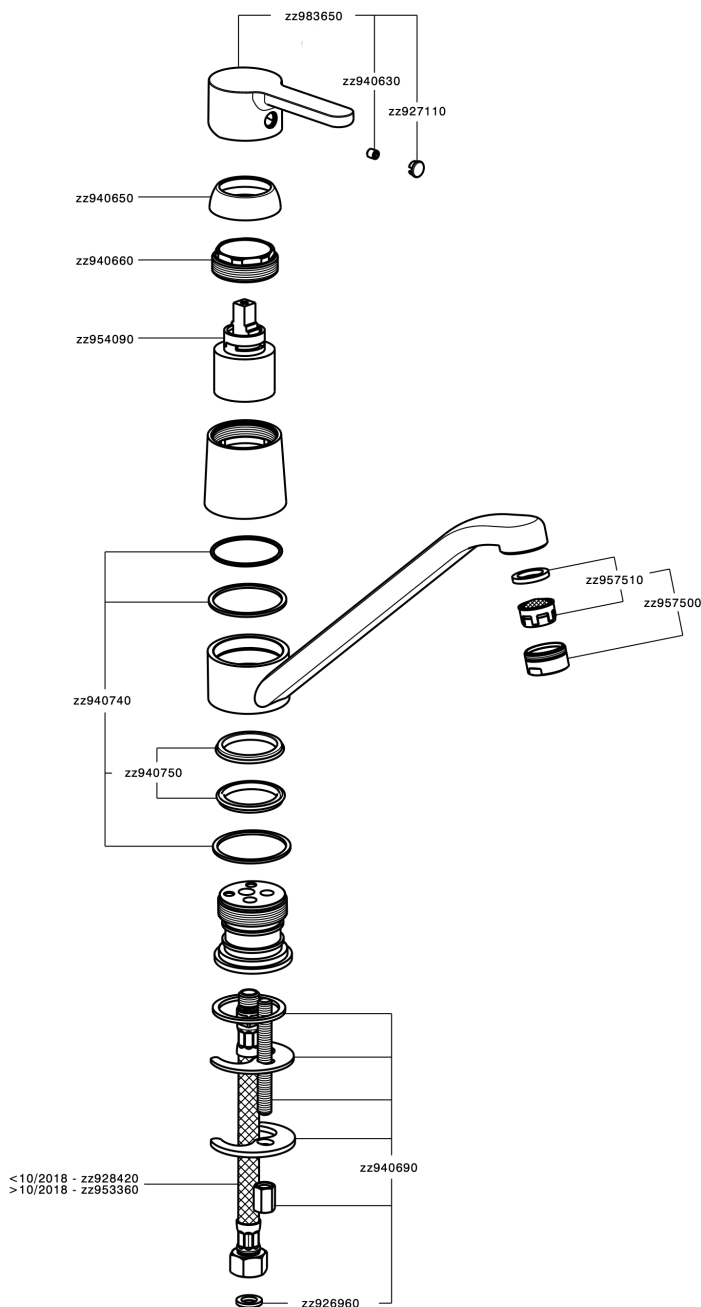

Miscelatore monocomando lavello KITCHEN_H2000580

H2000580

<https://www.huberitalia.com/miscelatore-monocomando-lavello-kitchen-h2000580>

2025-04-15