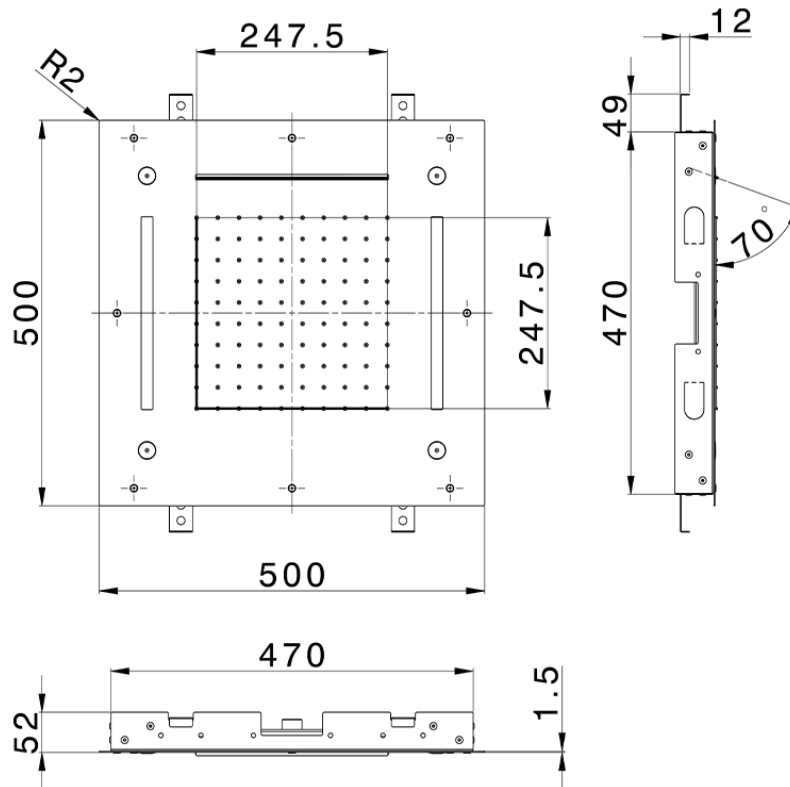

Soffione a soffitto con cromoterapia 500x500 mm ZEN_ZS1C0085

ZS1C0085

<https://huberitalia.com/soffione-a-soffitto-con-cromoterapia-500x500-mm-zen-zs1c0085>

2024-11-23