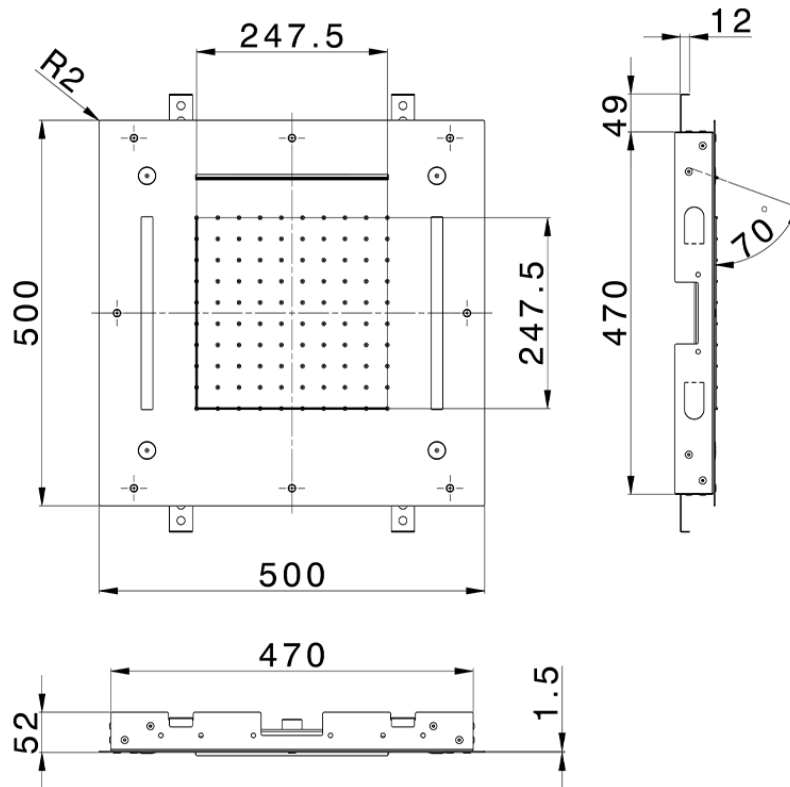

Soffione a soffitto con cromoterapia 500x500 mm ZEN\_ZS1C0085

ZS1C0085

<https://huberitalia.com/soffione-a-soffitto-con-cromoterapia-500x500-mm-zen-zs1c0085>

2024-11-21