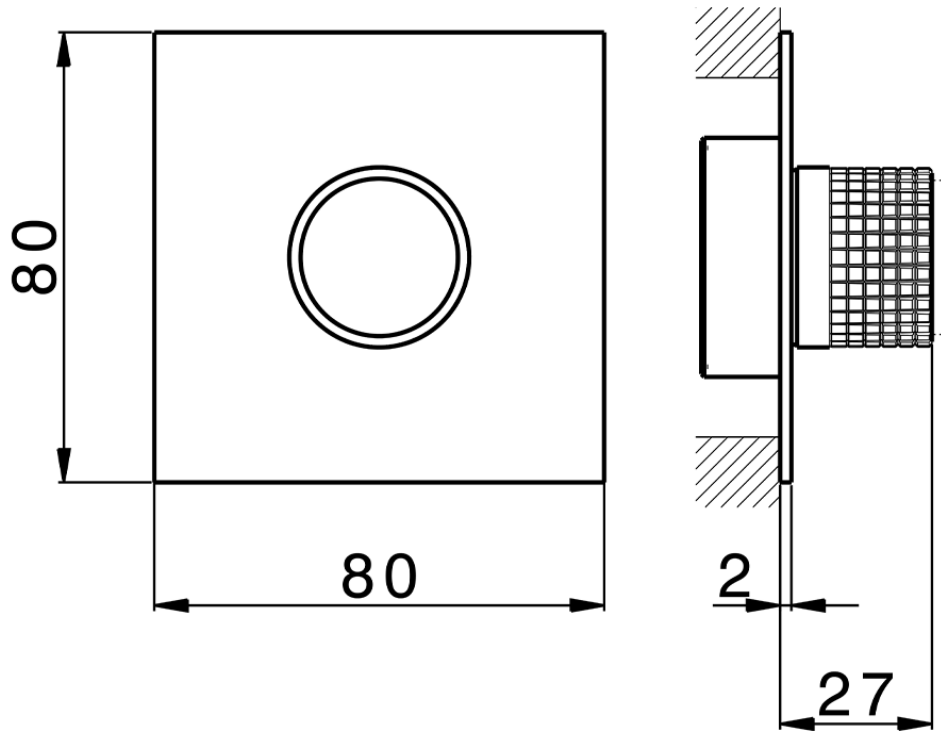

Parte esterna per singolo Push&Shower PUSH&SHOWER_PS0G6320

PS0G6320

<https://www.huberitalia.com/parte-esterna-per-singolo-pushshower-pushshower-ps0g6320>

ZB0G6000

<https://www.huberitalia.com/parte-incasso-pushshower-incasso-zb0g6000>