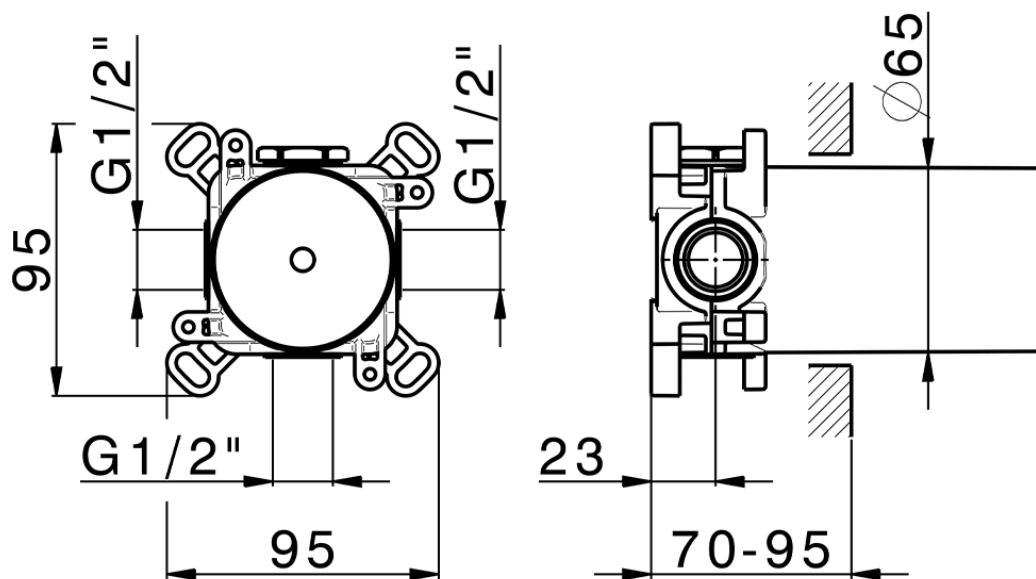

Parte esterna per singolo Push&Shower PUSH&SHOWER_PS0G6320

PS0G6320

<https://www.huberitalia.com/parte-esterna-per-singolo-pushshower-pushshower-ps0g6320>

ZB0G6000

<https://www.huberitalia.com/parte-incasso-pushshower-incasso-zb0g6000>