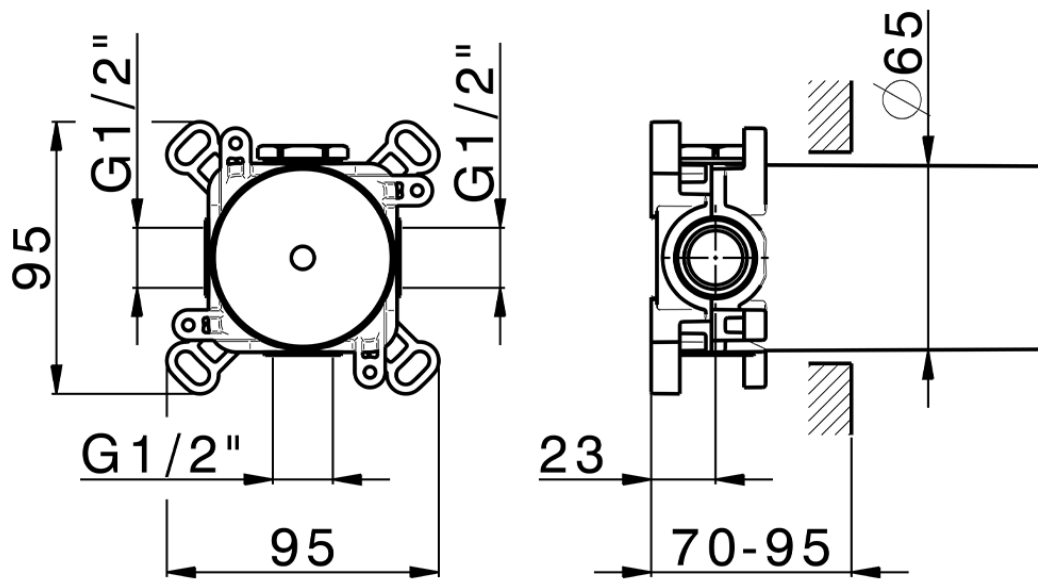

Parte esterna per singolo Push&Shower PUSH&SHOWER_PS0G6320

PS0G6320

<https://www.huberitalia.com/parte-esterna-per-singolo-pushshower-pushshower-ps0g6320>

ZB0G6000

<https://www.huberitalia.com/parte-incasso-pushshower-incasso-zb0g6000>