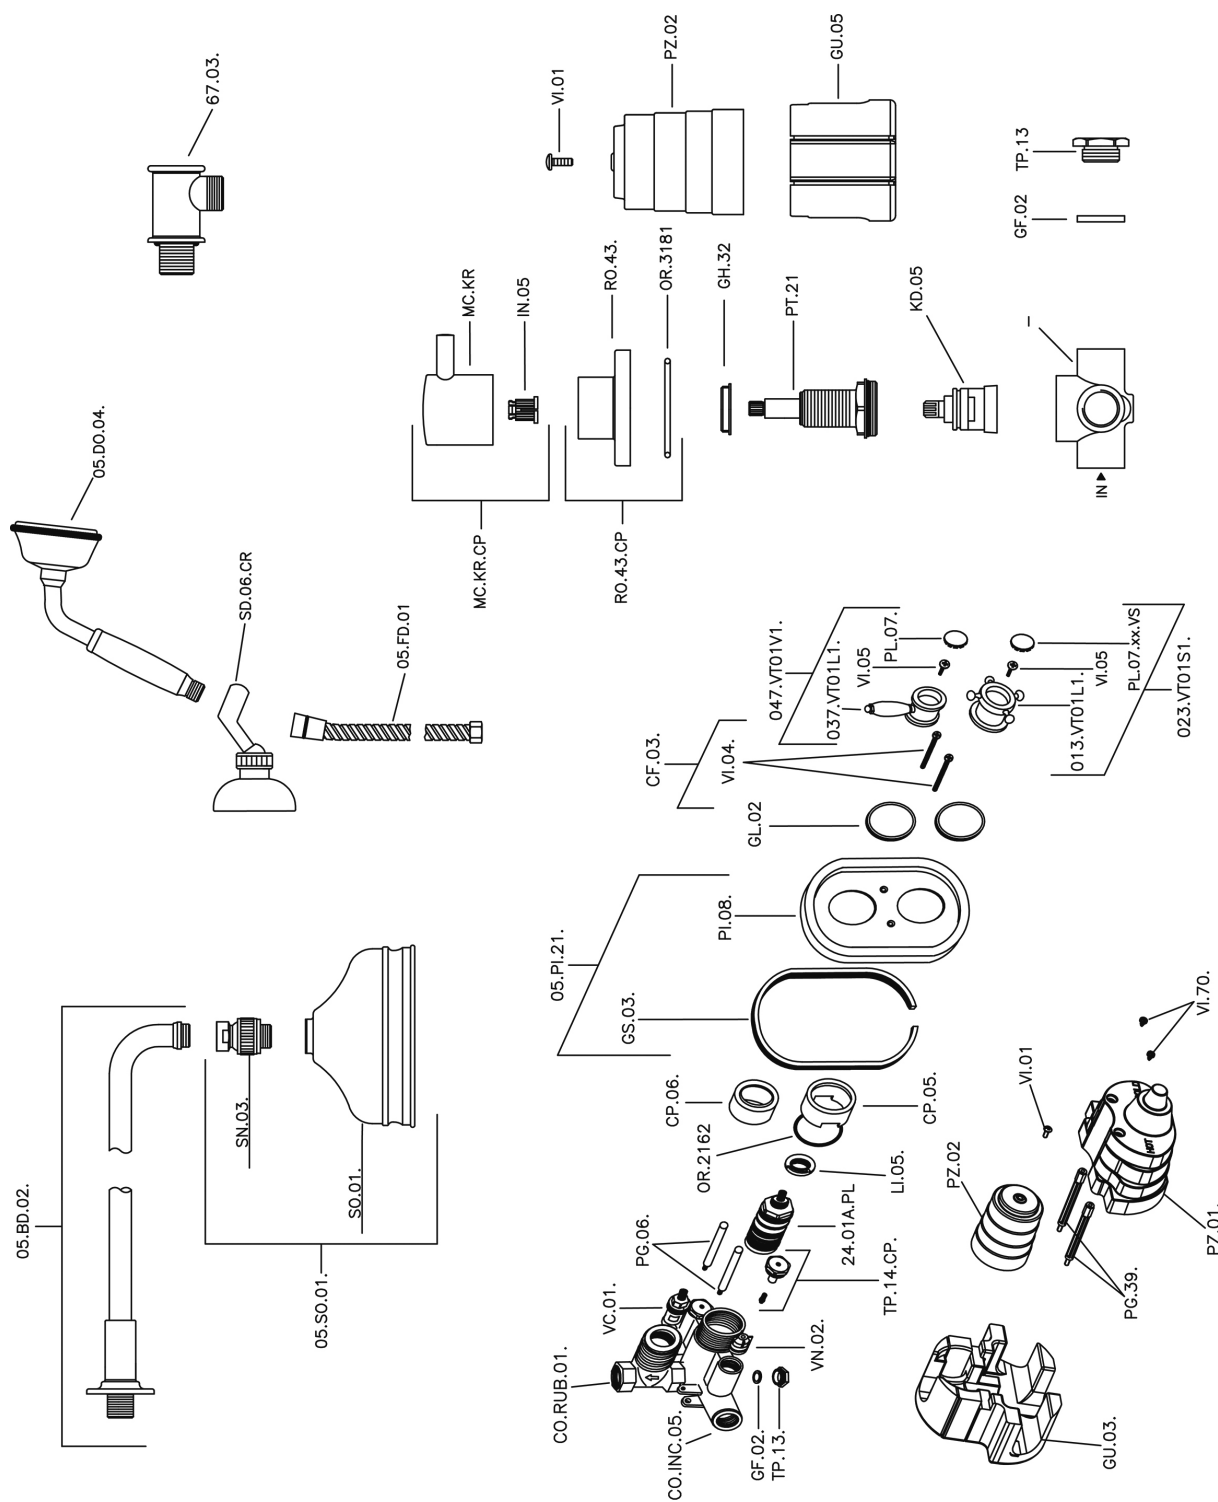

Completo miscelatore termostatico doccia incasso VICTORIAN_913.VT01H.

913.VT01H. <https://www.huberitalia.com/completo-miscelatore-termostatico-doccia-incasso-victorian-913-vt01h>

2025-02-23