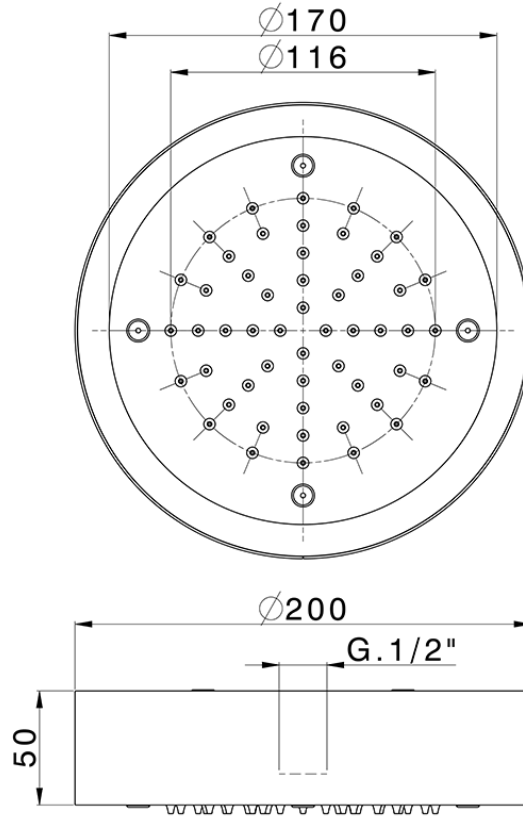

Soffione a soffitto con cromoterapia Ø 200 mm ZEN_ZS1C0250

ZS1C0250

<https://huberitalia.com/soffione-a-soffitto-con-cromoterapia-o-200-mm-zen-zs1c0250>

2024-11-21