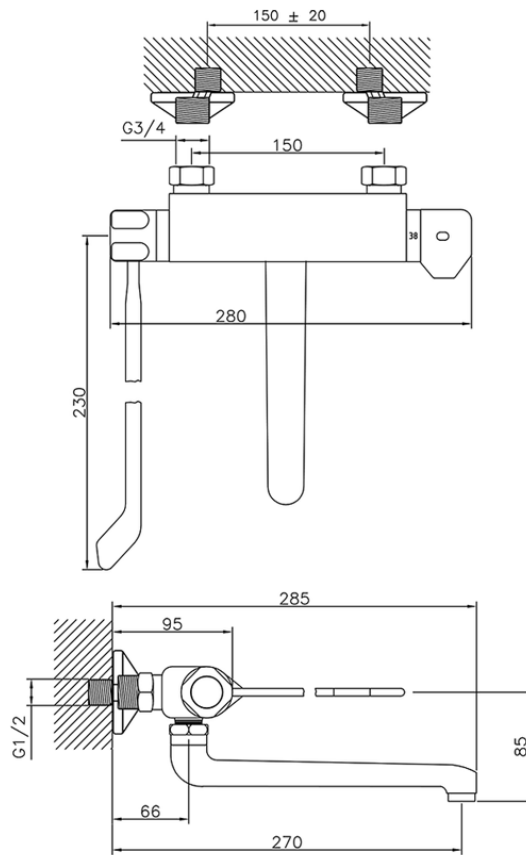

Miscelatore termostatico lavello a parete CLINIC&TECHNICAL_CLT70030

CLT70030

<https://www.huberitalia.com/miscelatore-termostatico-lavello-a-parete-clinictechnical-clt70030>

2024-12-22