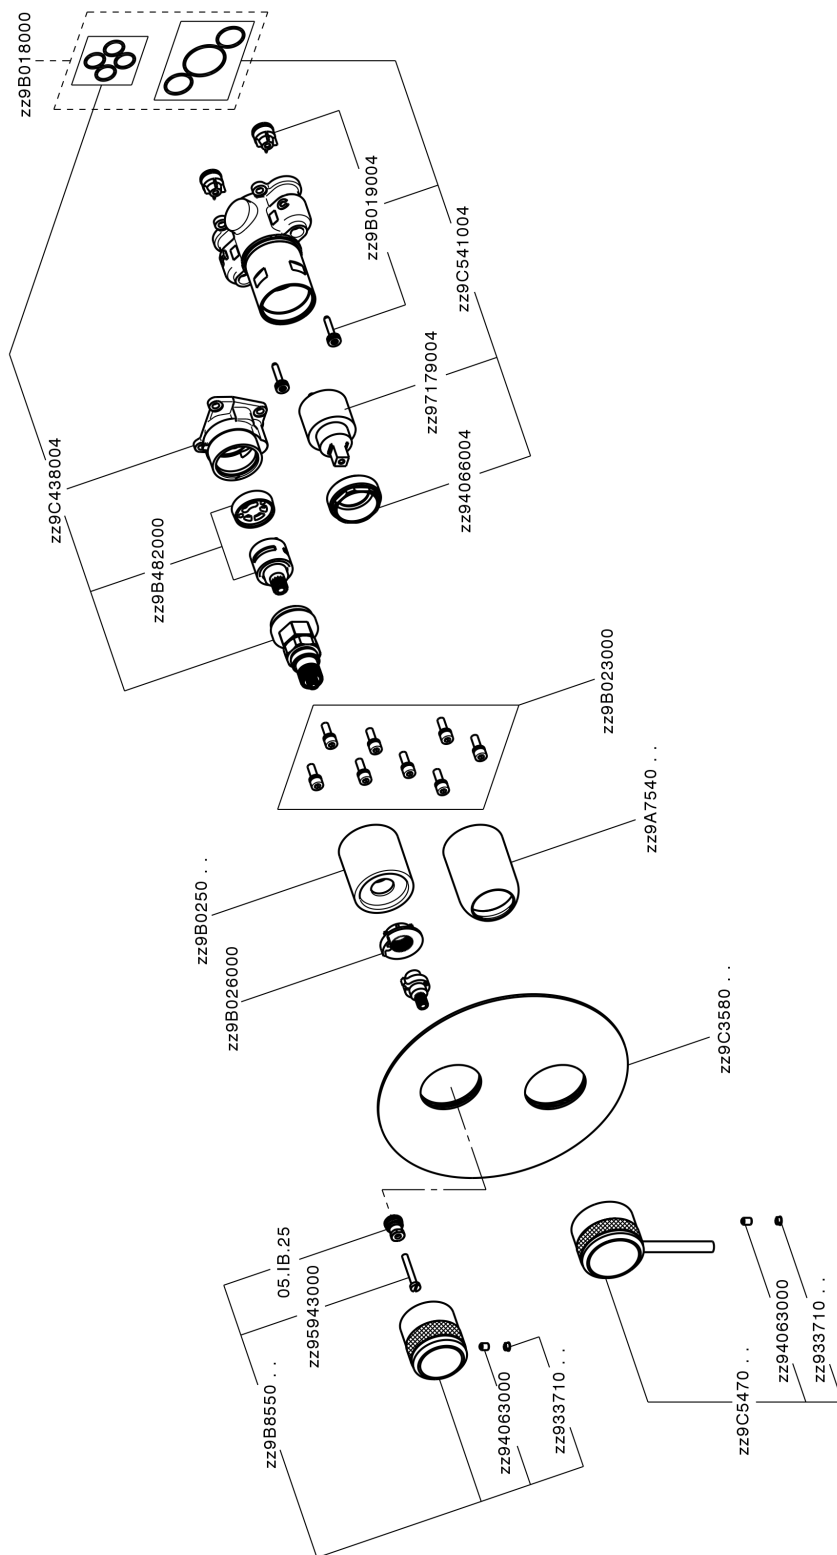

Completo Monocomando per One-Box CHRONOS_CR0BM030

CR0BM030

<https://www.huberitalia.com/completo-monocomando-per-one-box-chronos-cr0bm030>

One-Box Universale per incasso ONE BOX_ZB00B031

ZB00B031

<https://www.huberitalia.com/one-box-universale-per-incasso-one-box-zb00b031>

One-Box Universale per incasso ONE BOX_ZB00B030

ZB00B030

<https://www.huberitalia.com/one-box-universale-per-incasso-one-box-zb00b030>

2024-12-22