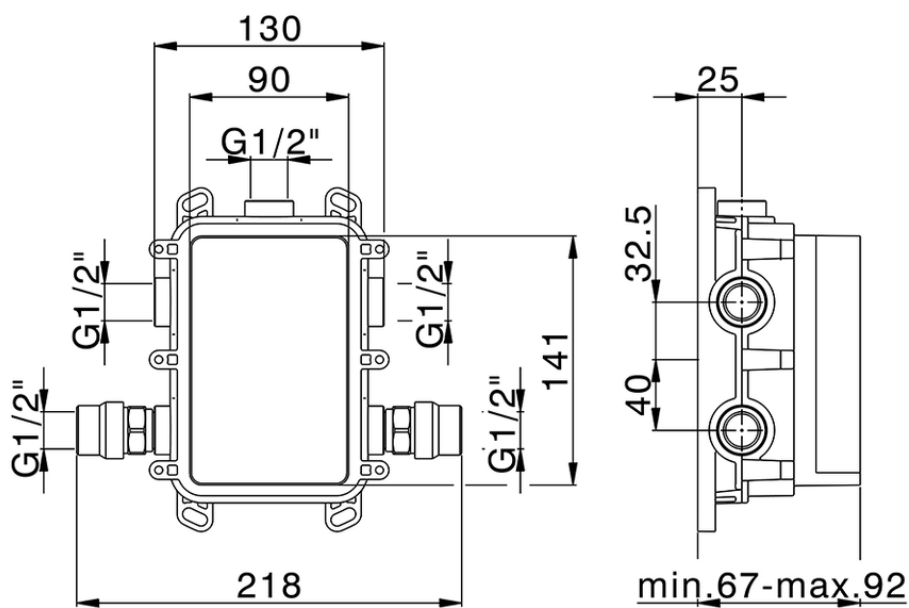

Completo Monocomando per One-Box CHRONOS_CR0BM030

CR0BM030

<https://www.huberitalia.com/completo-monocomando-per-one-box-chronos-cr0bm030>

ZB00B031

<https://www.huberitalia.com/one-box-universale-per-incasso-one-box-zb00b031>