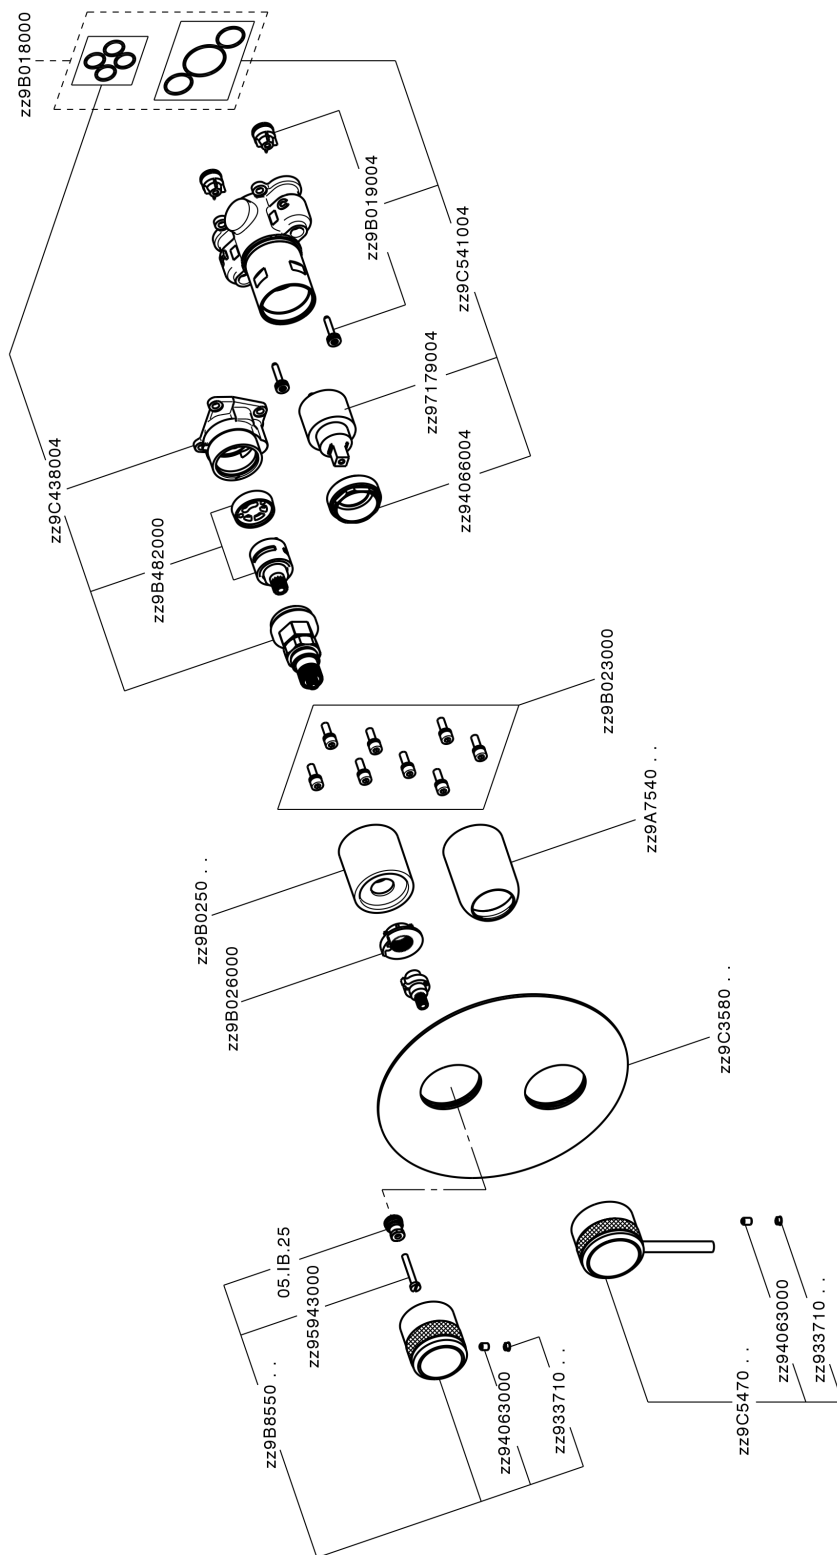

## Completo Monocomando per One-Box CHRONOS\_CR0BM030

CR0BM030

<https://www.huberitalia.com/completo-monocomando-per-one-box-chronos-cr0bm030>

## One-Box Universale per incasso ONE BOX\_ZB00B031

ZB00B031

<https://www.huberitalia.com/one-box-universale-per-incasso-one-box-zb00b031>

## One-Box Universale per incasso ONE BOX\_ZB00B030

ZB00B030

<https://www.huberitalia.com/one-box-universale-per-incasso-one-box-zb00b030>

2024-12-21