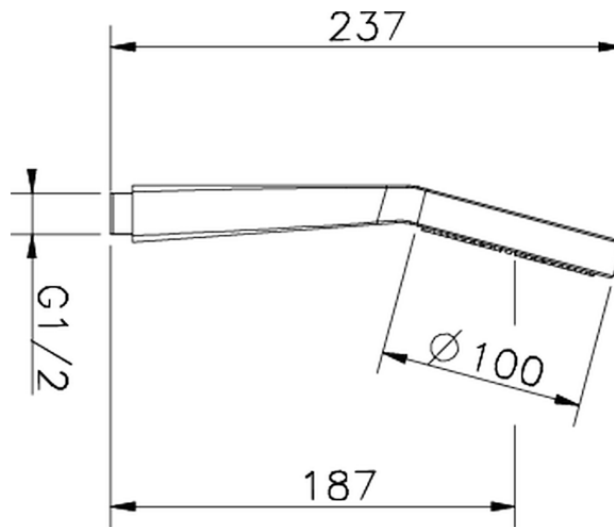

## Doccetta Melody ABS SHOWER\_05.DO.44H.

05.DO.44H.

<https://www.huberitalia.com/doccetta-melody-abs-shower-05-do-44h>

2024-12-22