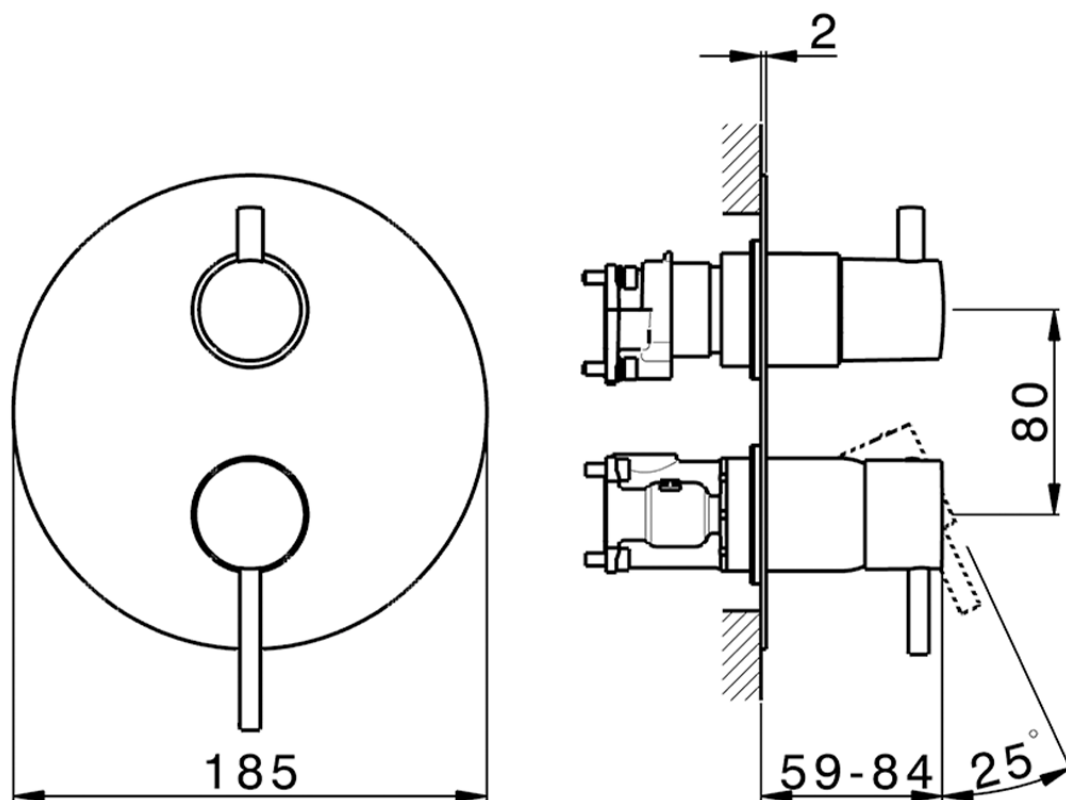

Completo Monocomando per One-Box NUOVA KIRUNA_K20BM030

K20BM030

<https://huberitalia.com/completo-monocomando-per-one-box-nuova-kiruna-k20bm030>

ZB00B031

<https://huberitalia.com/one-box-universale-per-incasso-one-box-zb00b031>