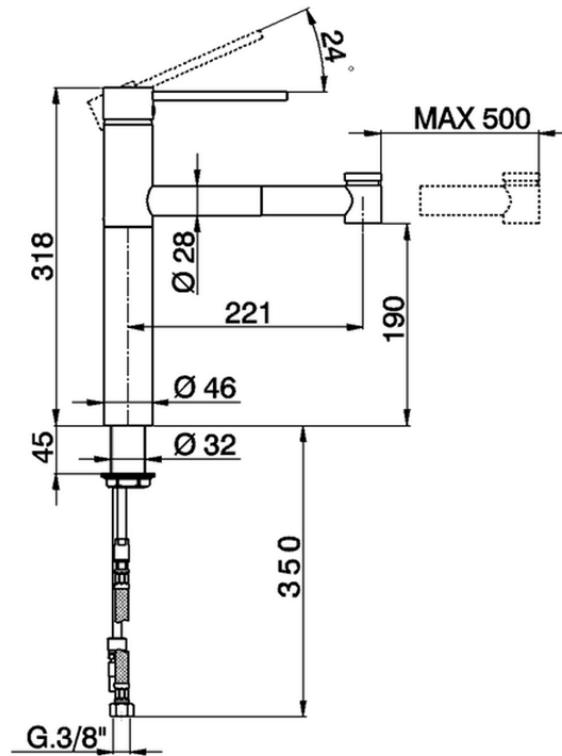

Miscelatore monocomando lavello docc. estraibile KITCHEN_LL402570

LL402570

<https://www.huberitalia.com/miscelatore-monocomando-lavello-docc-estraibile-kitchen-ll402570>

2024-12-21