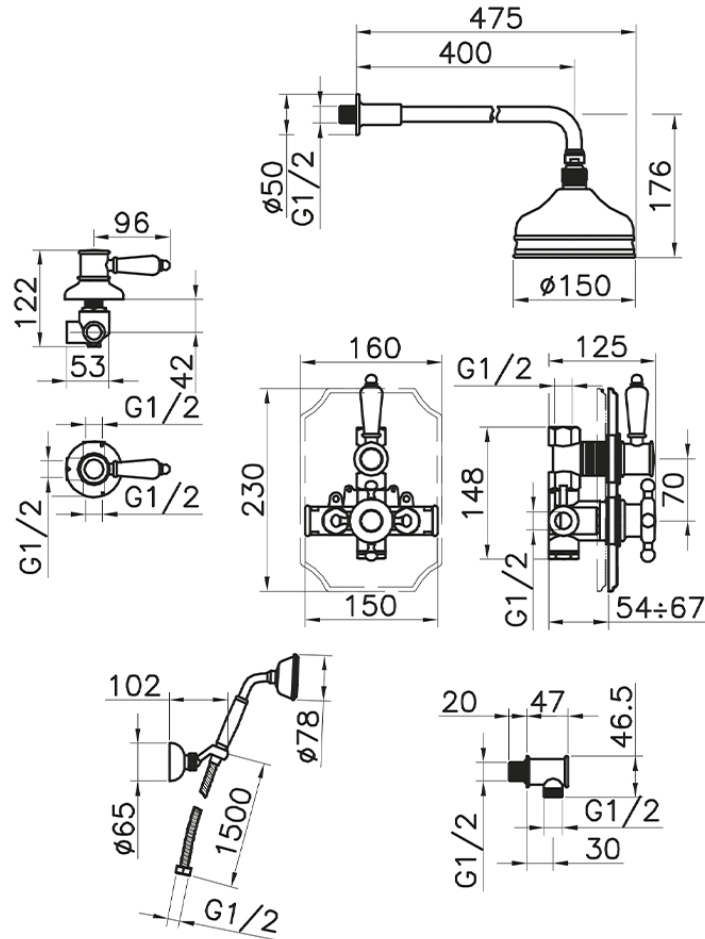

Completo miscelatore termostatico doccia incasso VICTORIAN_913.VT01H.

913.VT01H.

<https://huberitalia.com/completo-miscelatore-termostatico-doccia-incasso-victorian-913-vt01h>

2024-10-22