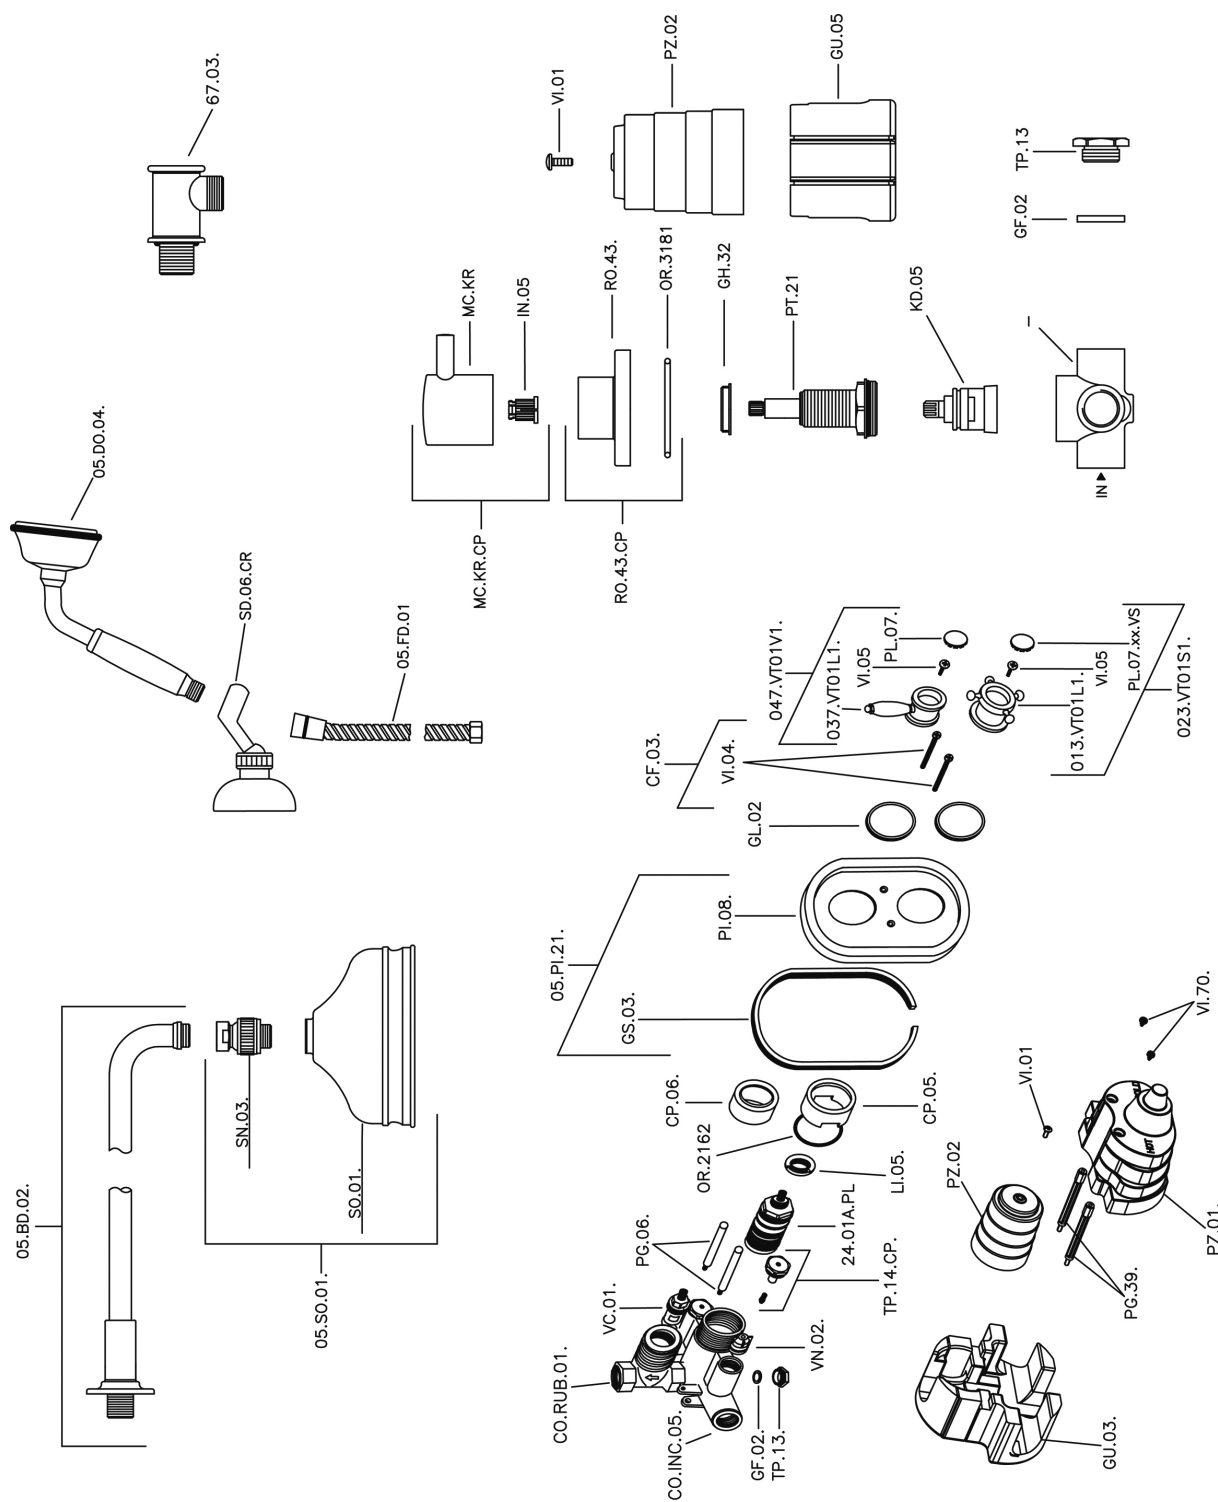

Completo miscelatore termostatico doccia incasso VICTORIAN_913.VT01H.

913.VT01H.

<https://huberitalia.com/completo-miscelatore-termostatico-doccia-incasso-victorian-913-vt01h>

2024-10-22