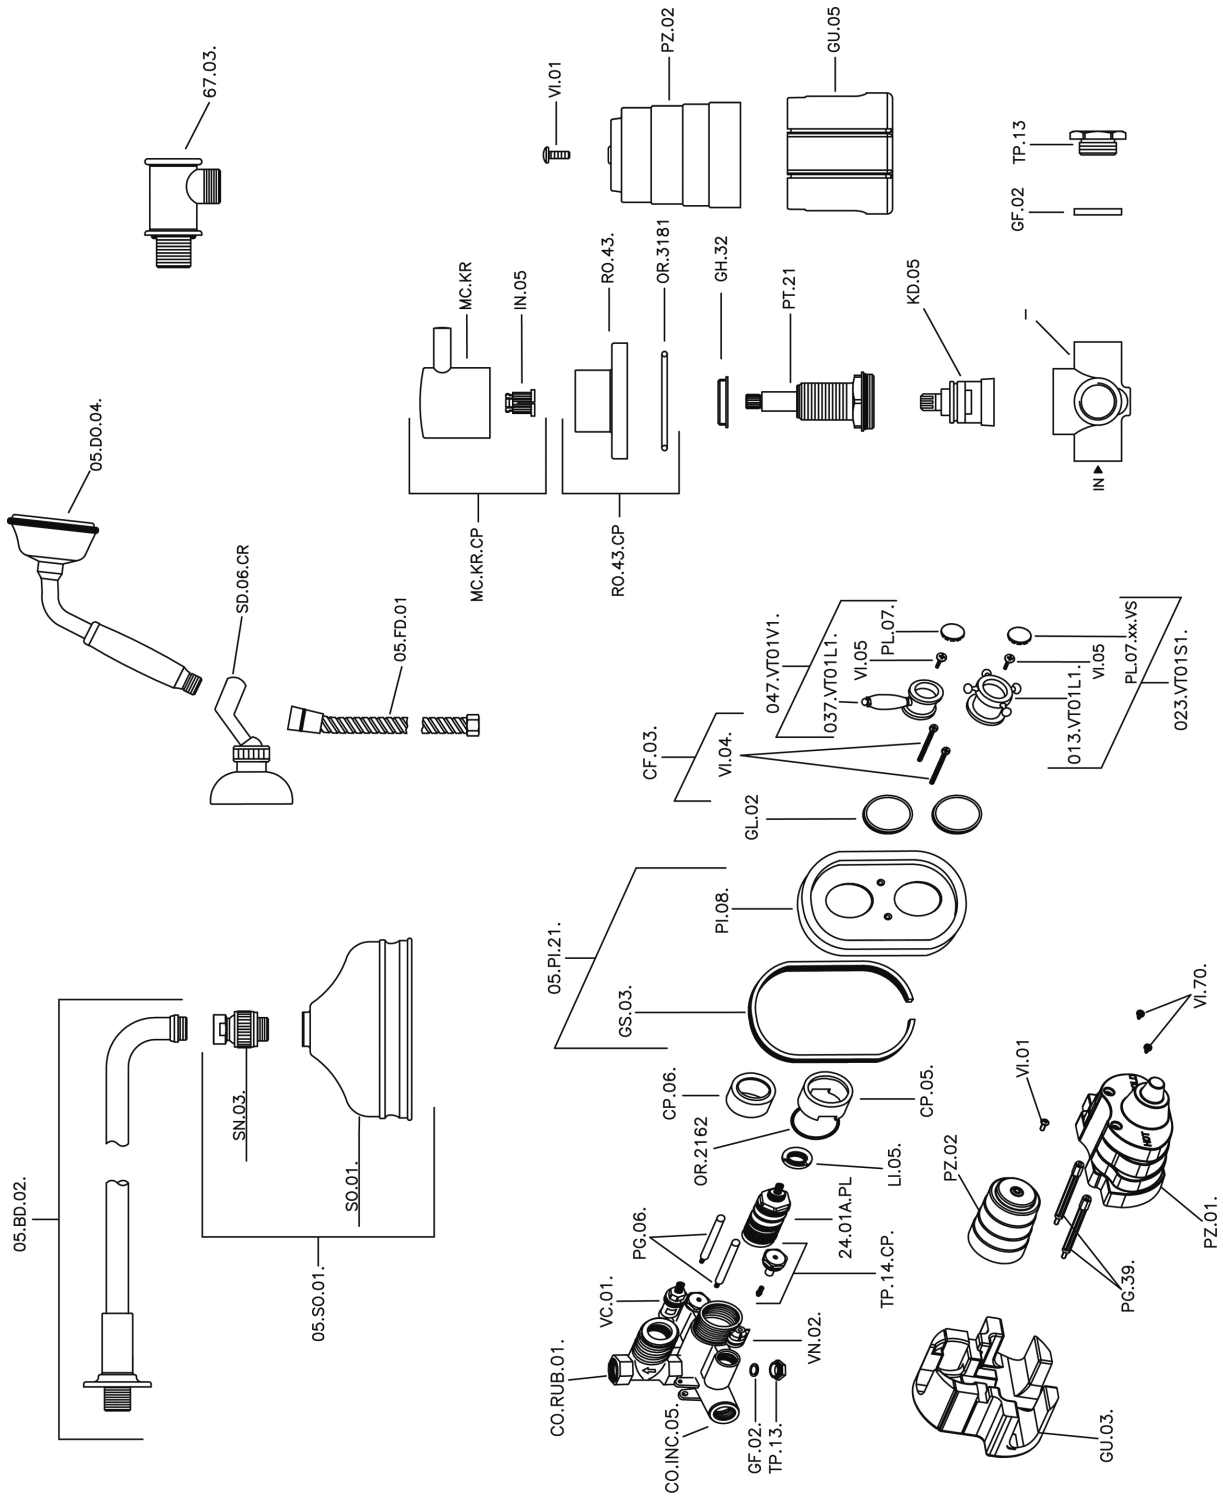

Completo miscelatore termostatico doccia incasso VICTORIAN_913.VT01H.

913.VT01H.

<https://huberitalia.com/completo-miscelatore-termostatico-doccia-incasso-victorian-913-vt01h>

2024-10-22