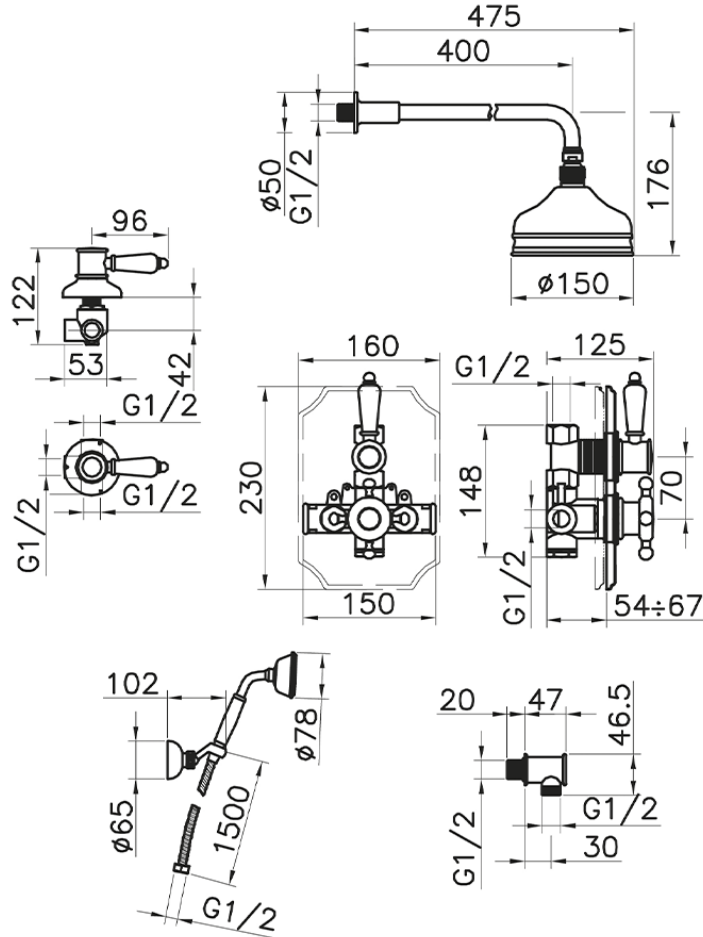

## Completo miscelatore termostatico doccia incasso VICTORIAN\_913.VT01H.

913.VT01H.

<https://huberitalia.com/completo-miscelatore-termostatico-doccia-incasso-victorian-913-vt01h>

2024-10-22