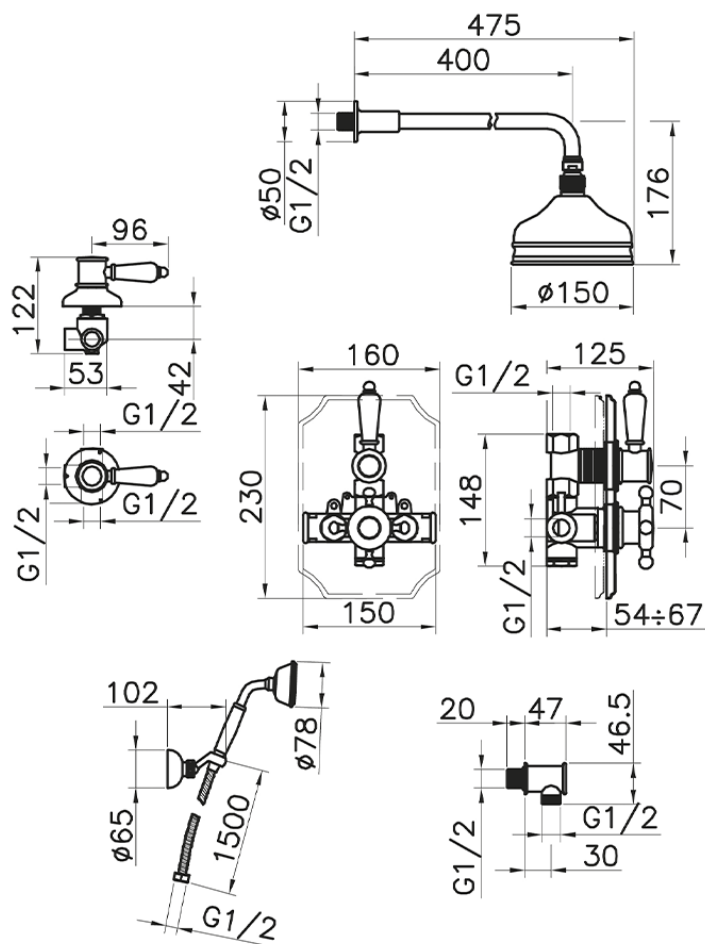

Completo miscelatore termostatico doccia incasso VICTORIAN_913.VT01H.

913.VT01H.

<https://huberitalia.com/completo-miscelatore-termostatico-doccia-incasso-victorian-913-vt01h>

2024-10-22