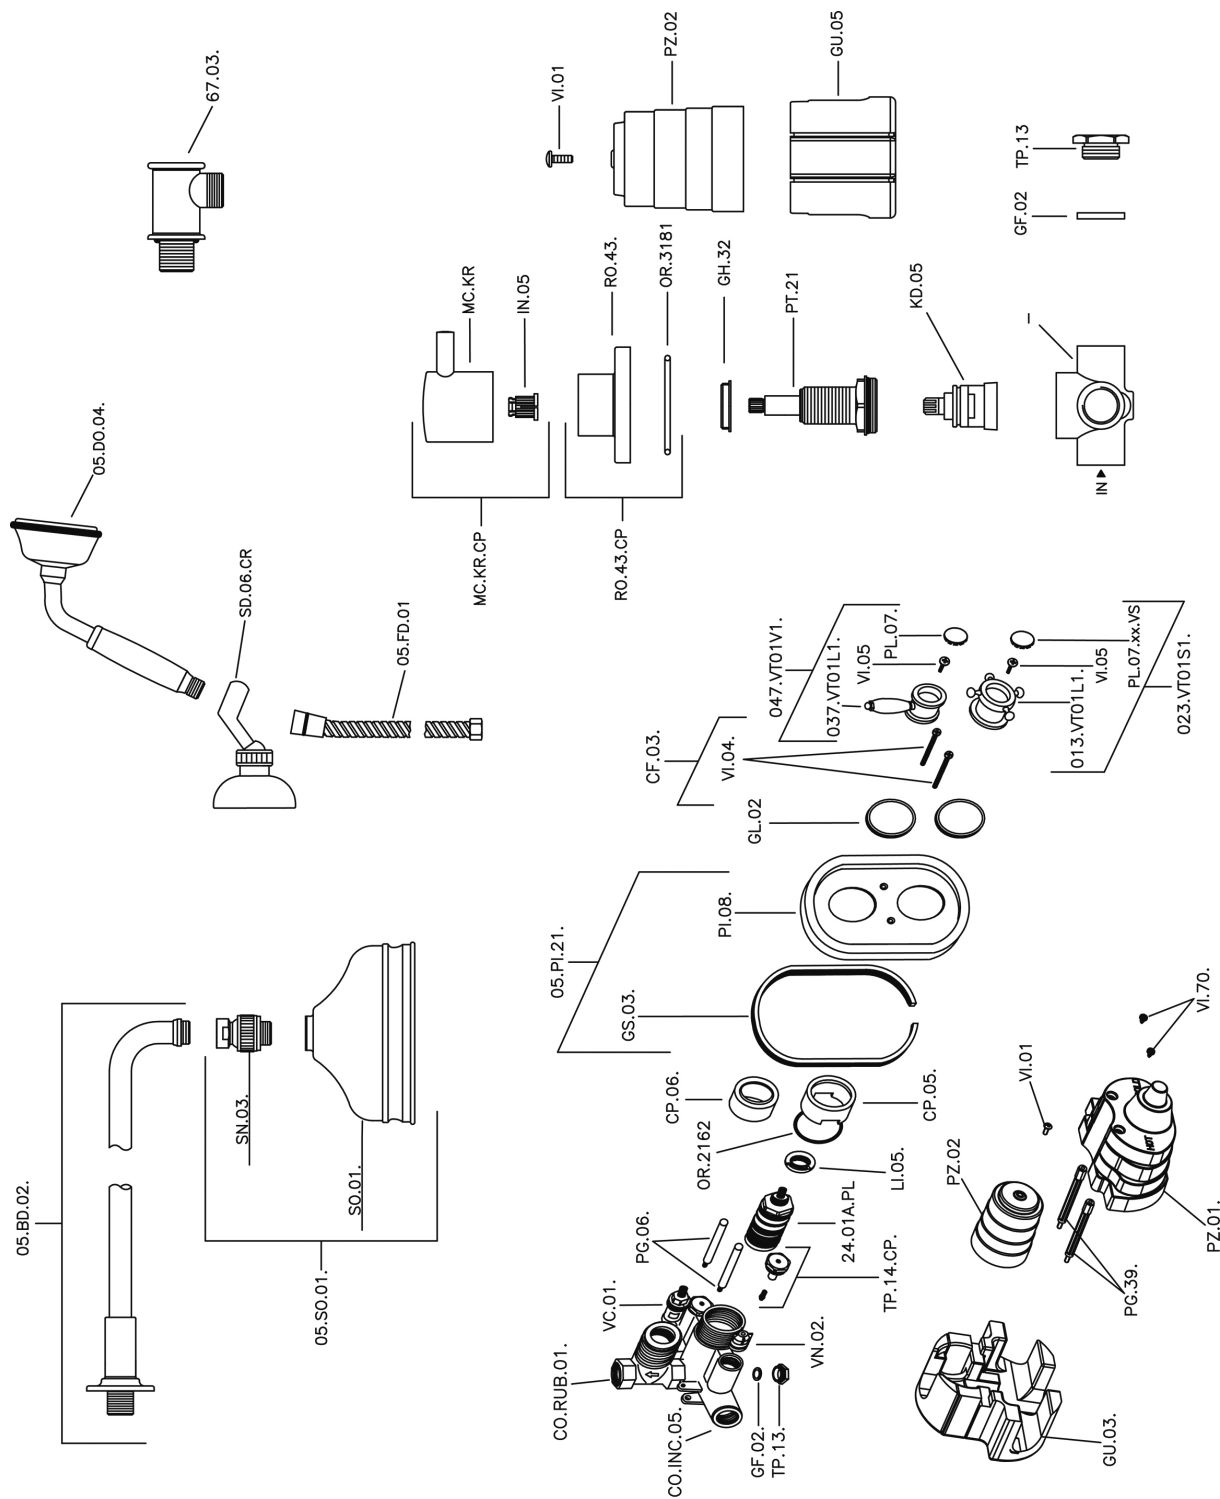

Completo miscelatore termostatico doccia incasso VICTORIAN_913.VT01H.

913.VT01H.

<https://huberitalia.com/completo-miscelatore-termostatico-doccia-incasso-victorian-913-vt01h>

2024-10-22