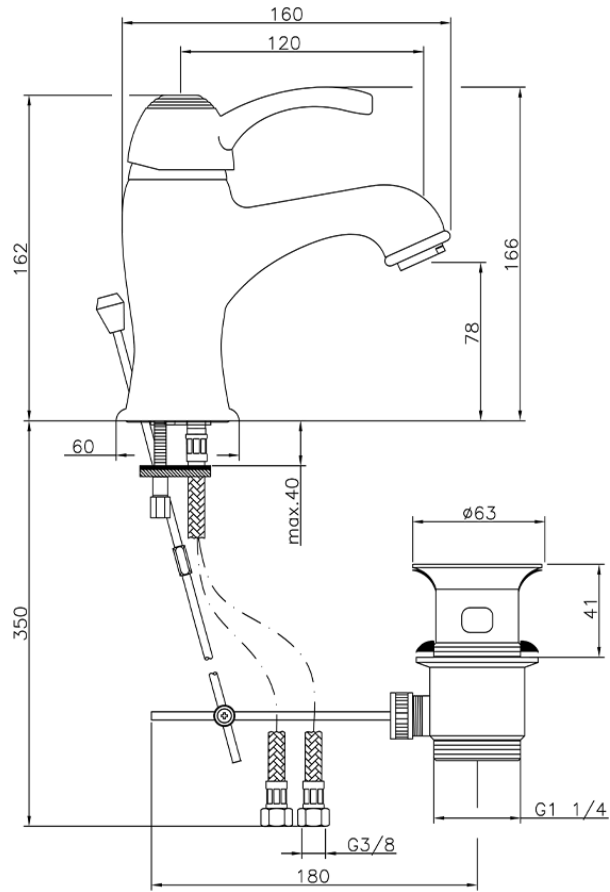

Miscelatore monocomando lavabo VICTORIAN_VM000510

VM000510

<https://www.huberitalia.com/miscelatore-monocomando-lavabo-victorian-vm000510>

2024-12-22