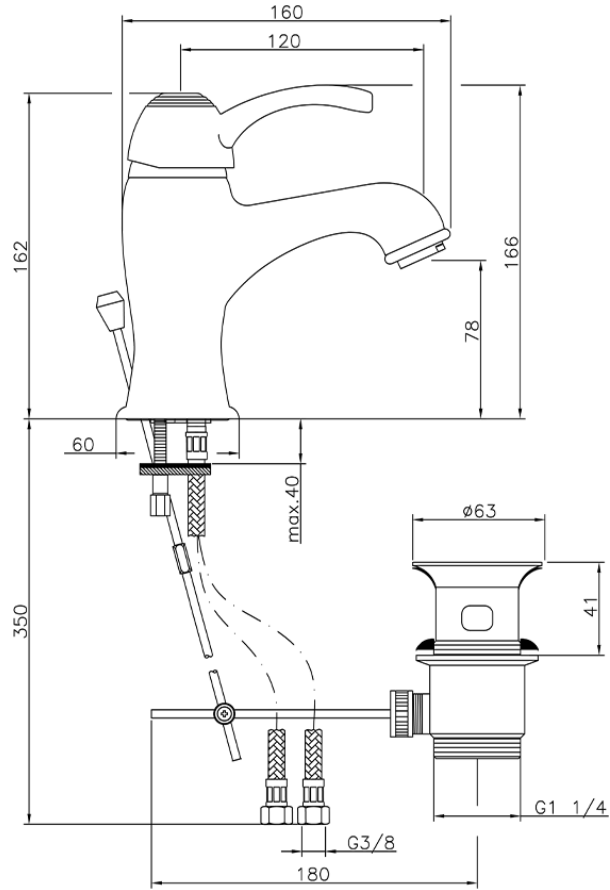

Miscelatore monocomando lavabo VICTORIAN_VM000510

VM000510

<https://www.huberitalia.com/miscelatore-monocomando-lavabo-victorian-vm000510>

2024-12-22