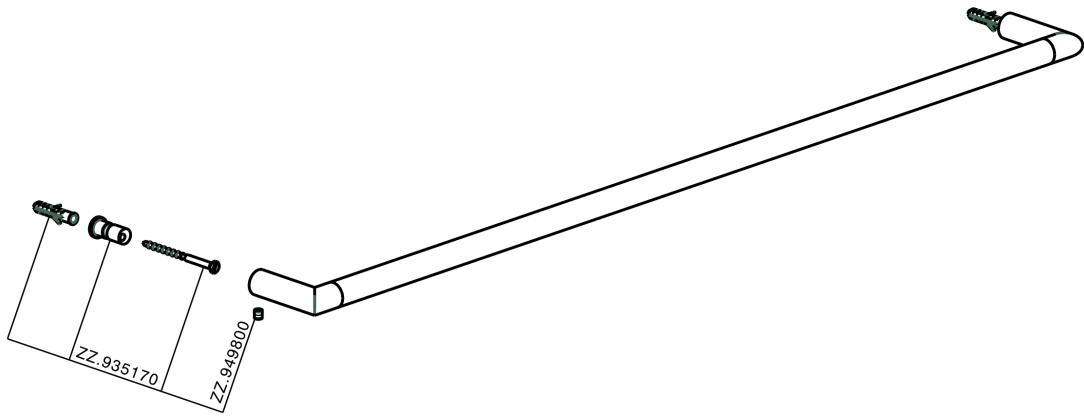

Porta salviette ACCESSORI BAGNO_SI090103

SI090103

<https://huberitalia.com/porta-salviette-accessori-bagno-si090103>

2024-11-21