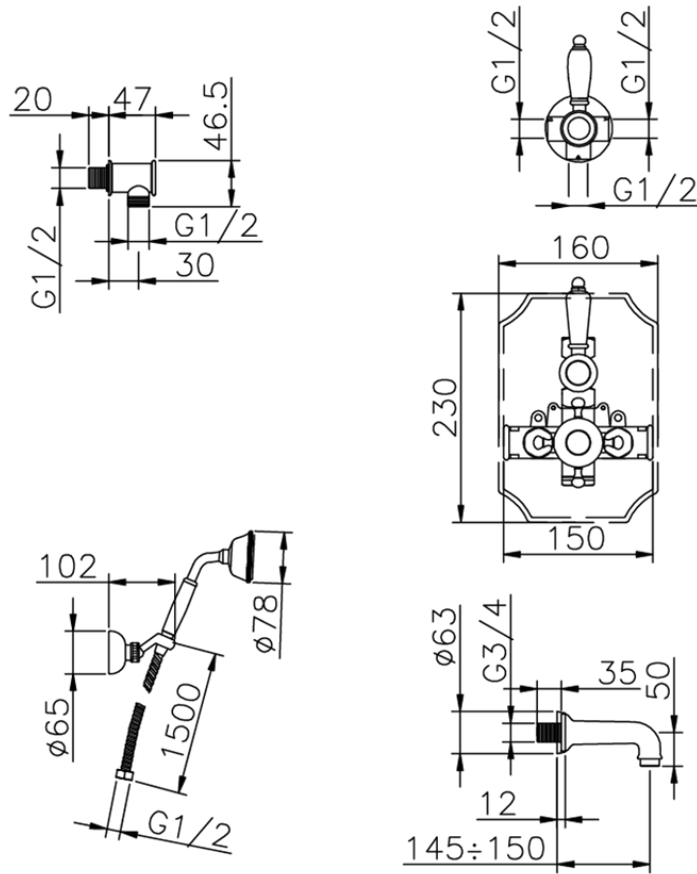

## Completo miscelatore termostatico vasca incasso VICTORIAN\_915.VT01H.

915.VT01H.

<https://huberitalia.com/completo-miscelatore-termostatico-vasca-incasso-victorian-915-vt01h>

2024-10-22