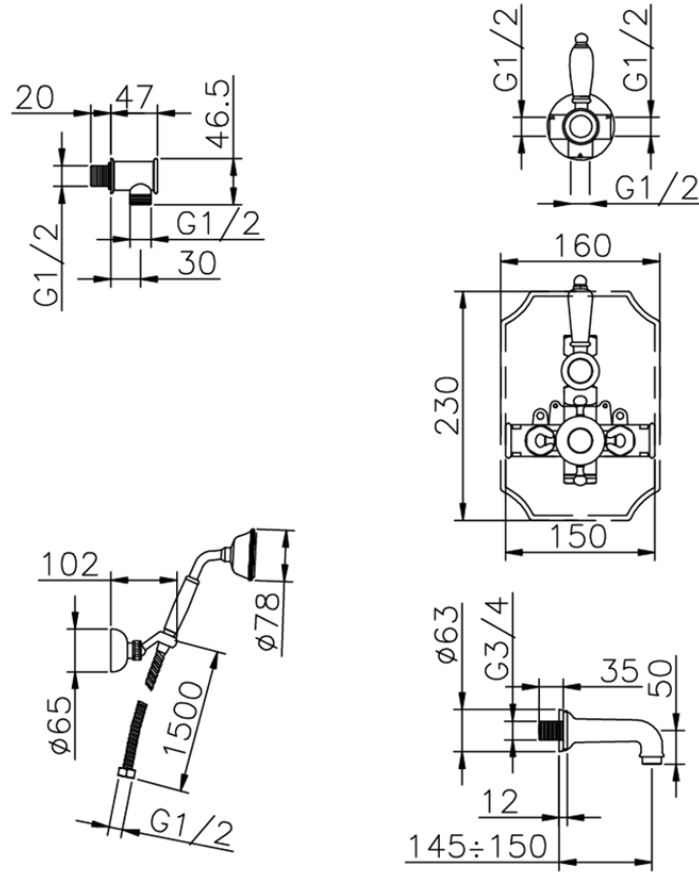

Completo miscelatore termostatico vasca incasso VICTORIAN_915.VT01H.

915.VT01H.

<https://huberitalia.com/completo-miscelatore-termostatico-vasca-incasso-victorian-915-vt01h>

2024-10-22