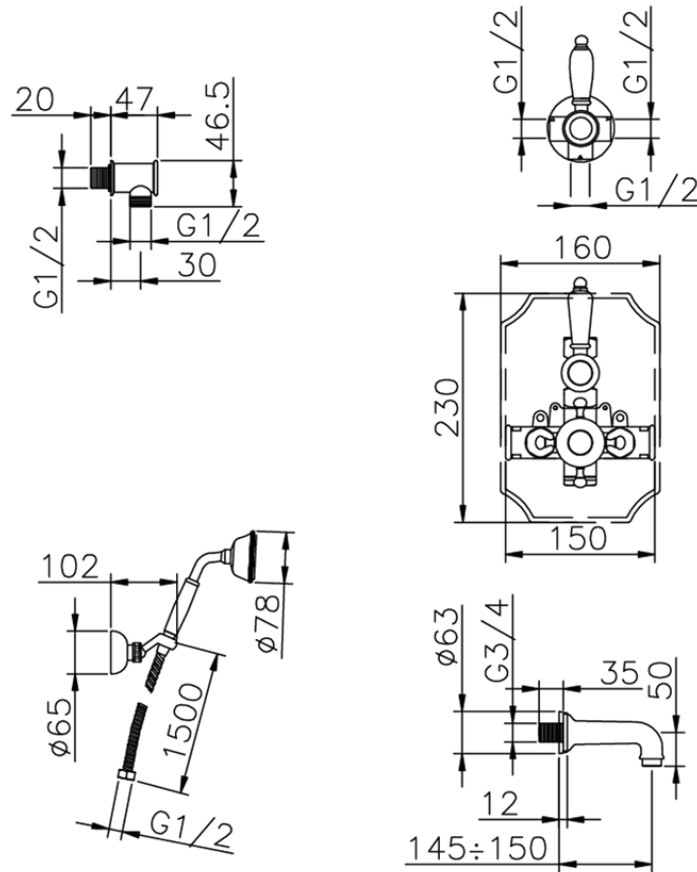

Completo miscelatore termostatico vasca incasso VICTORIAN_915.VT01H.

915.VT01H.

<https://huberitalia.com/completo-miscelatore-termostatico-vasca-incasso-victorian-915-vt01h>

2024-10-22