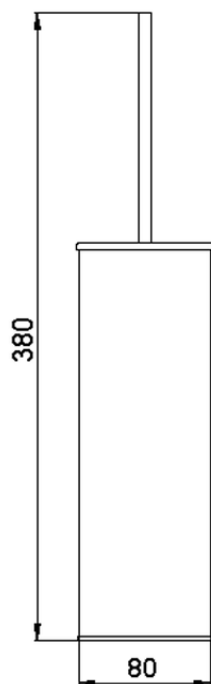

Porta scopino ACCESSORI BAGNO_SQ090650

SQ090650

<https://www.huberitalia.com/porta-scopino-accessori-bagno-sq090650>

2025-02-23