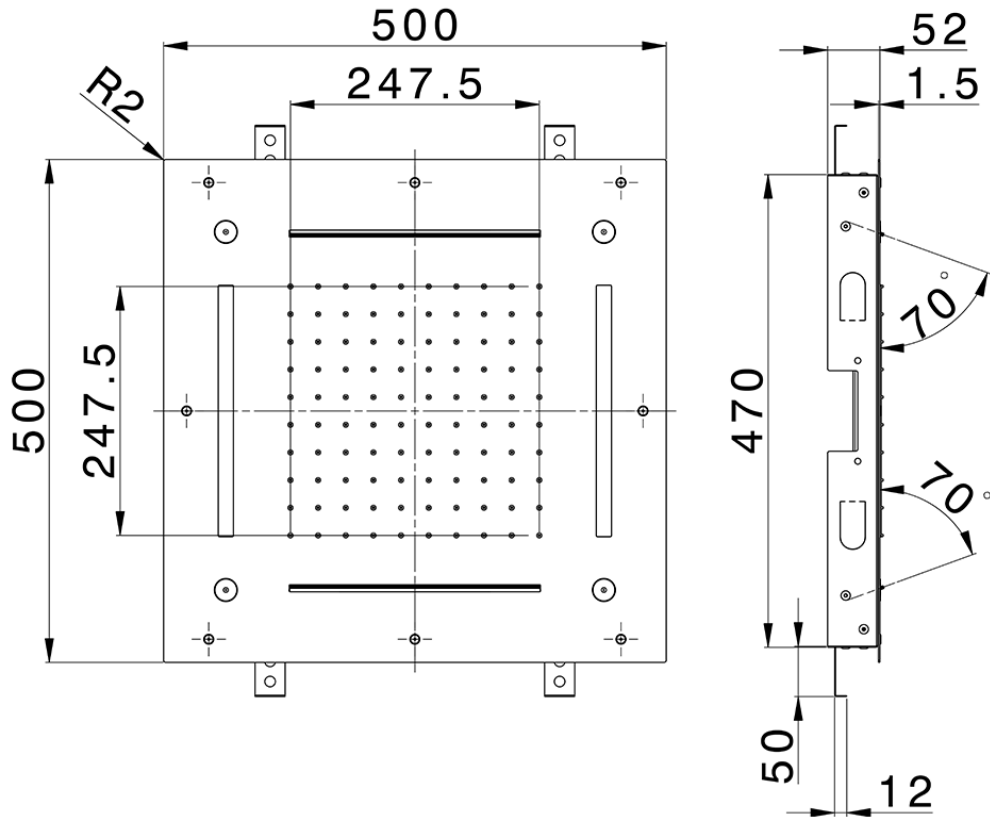

Soffione a soffitto con cromoterapia 500x500 ZEN\_ZS1C0090

ZS1C0090

<https://www.huberitalia.com/soffione-a-soffitto-con-cromoterapia-500x500-zen-zs1c0090>

2025-03-14