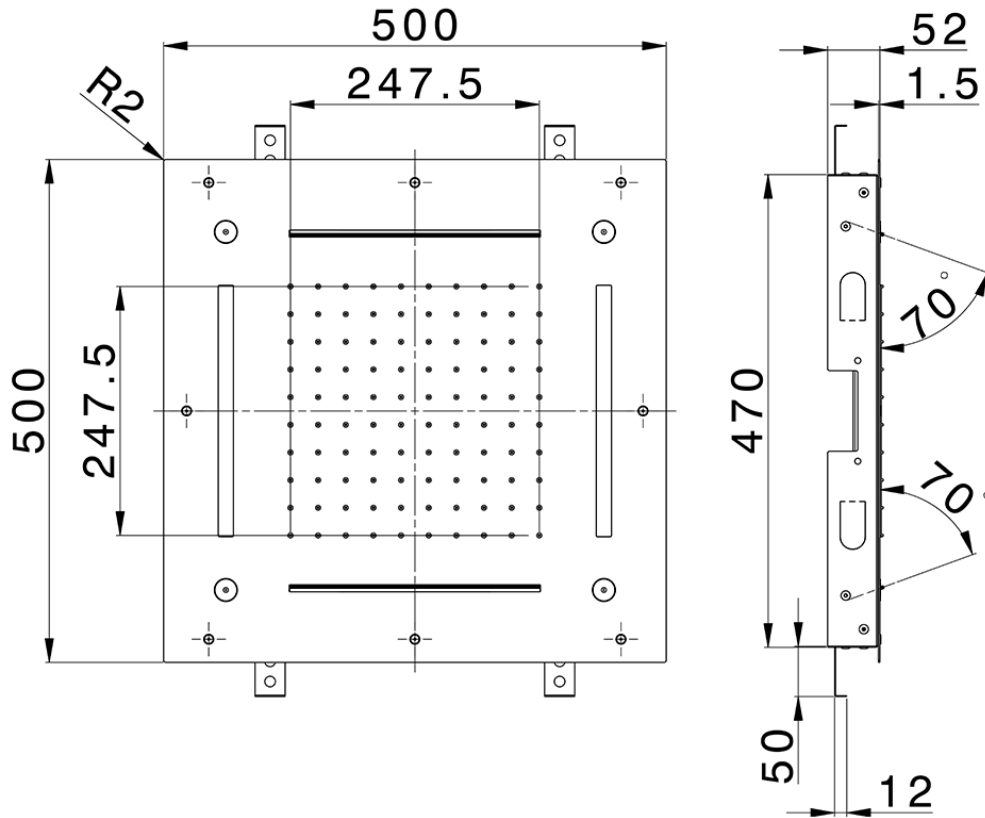

Soffione a soffitto con cromoterapia 500x500 ZEN\_ZS1C0090

ZS1C0090

<https://www.huberitalia.com/soffione-a-soffitto-con-cromoterapia-500x500-zen-zs1c0090>

2025-03-14