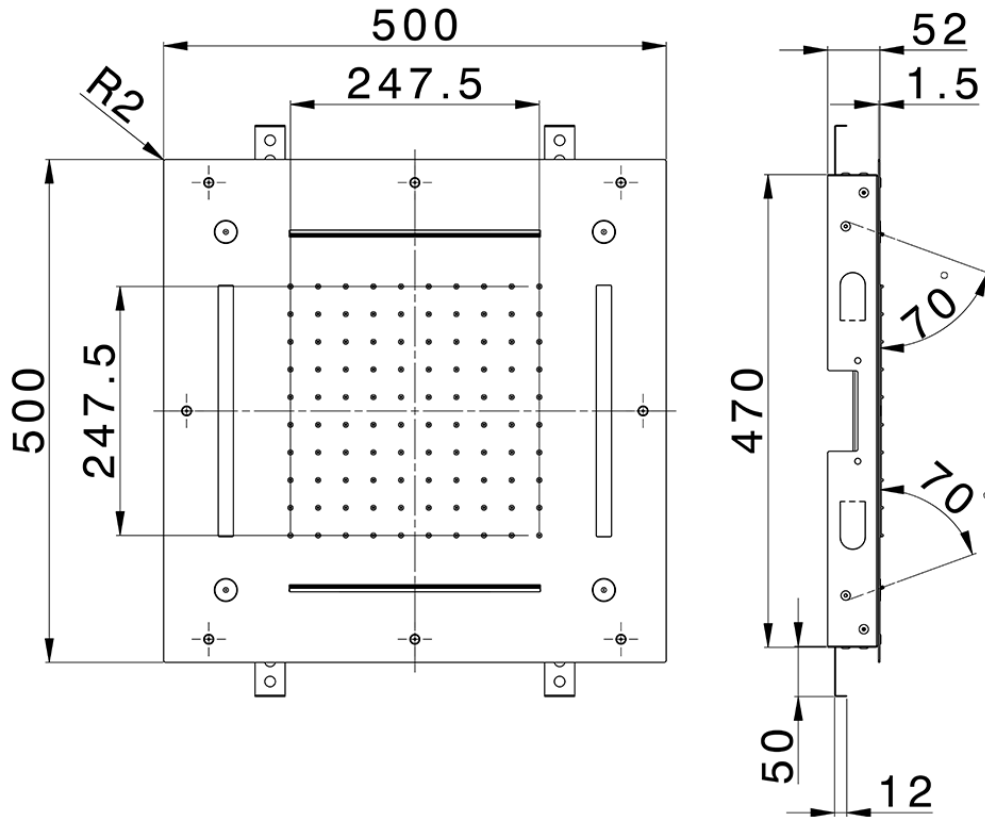

Soffione a soffitto con cromoterapia 500x500 ZEN_ZS1C0090

ZS1C0090

<https://www.huberitalia.com/soffione-a-soffitto-con-cromoterapia-500x500-zen-zs1c0090>

2025-03-14