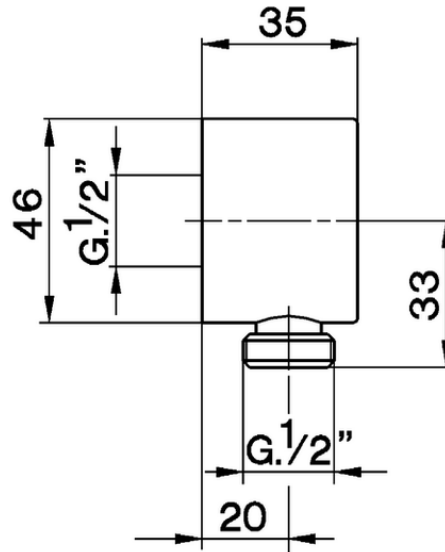

Presad'acqua SHOWER_SS017300

SS017300

<https://huberitalia.com/presa-dacqua-shower-ss017300>

2024-11-24