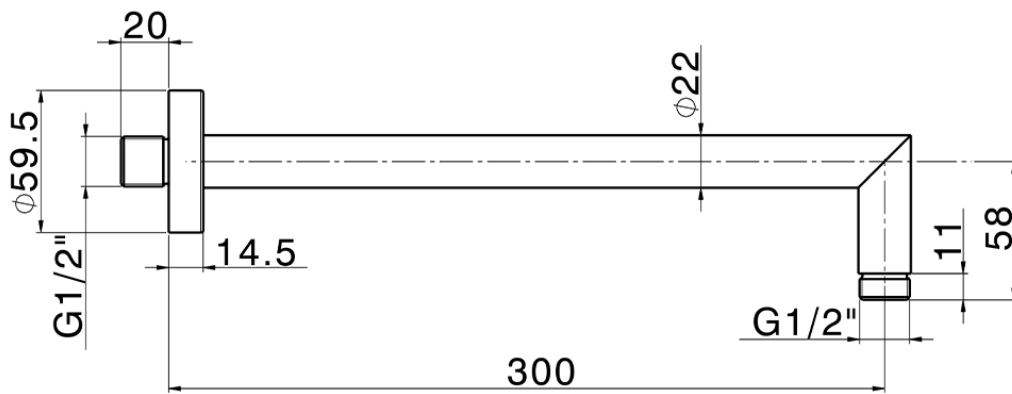

Braccio doccia SHOWER_SS013390

SS013390

<https://www.huberitalia.com/braccio-doccia-shower-ss013390>

2025-02-23