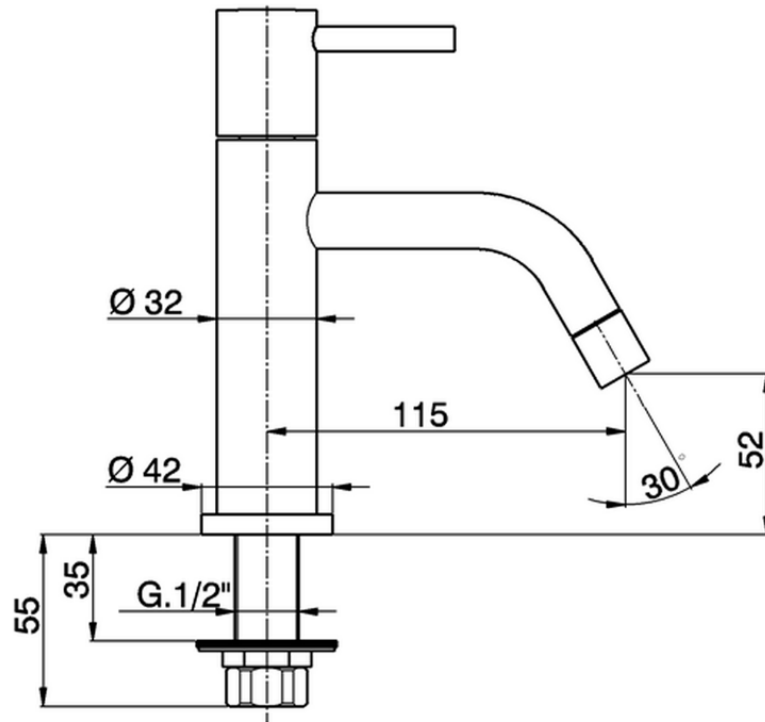

Rubinetto monoacqua TRATTO EVO_TV000900

TV000900

<https://www.huberitalia.com/rubinetto-monoacqua-tratto-evo-tv000900>

2024-12-22