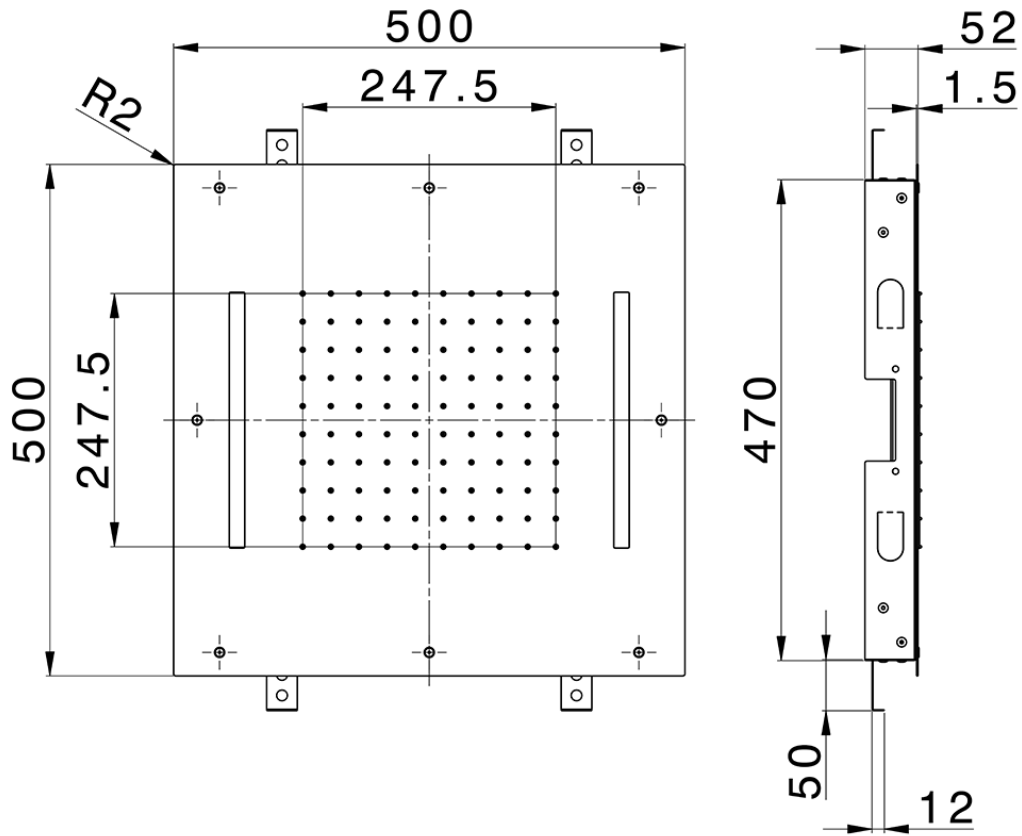

Soffione a soffitto con cromoterapia 500x500 mm ZEN\_ZS1C0070

ZS1C0070

<https://www.huberitalia.com/soffione-a-soffitto-con-cromoterapia-500x500-mm-zen-zs1c0070>

2025-03-14