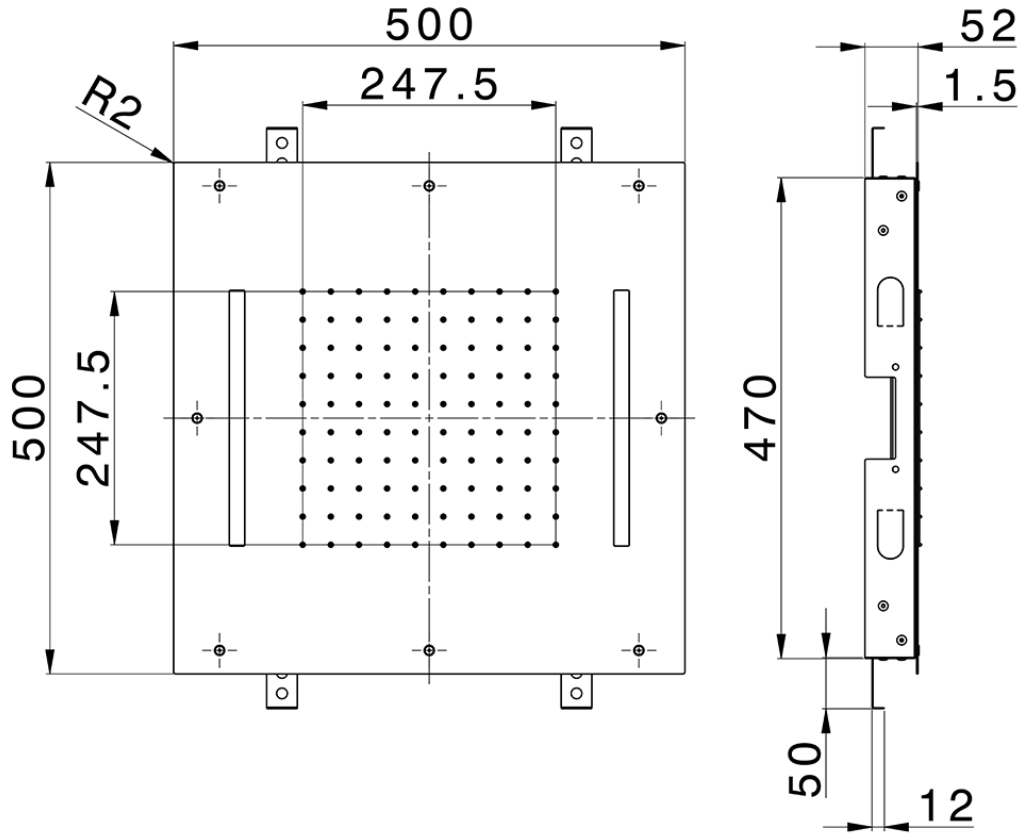

Soffione a soffitto con cromoterapia 500x500 mm ZEN_ZS1C0070

ZS1C0070

<https://www.huberitalia.com/soffione-a-soffitto-con-cromoterapia-500x500-mm-zen-zs1c0070>

2025-03-14