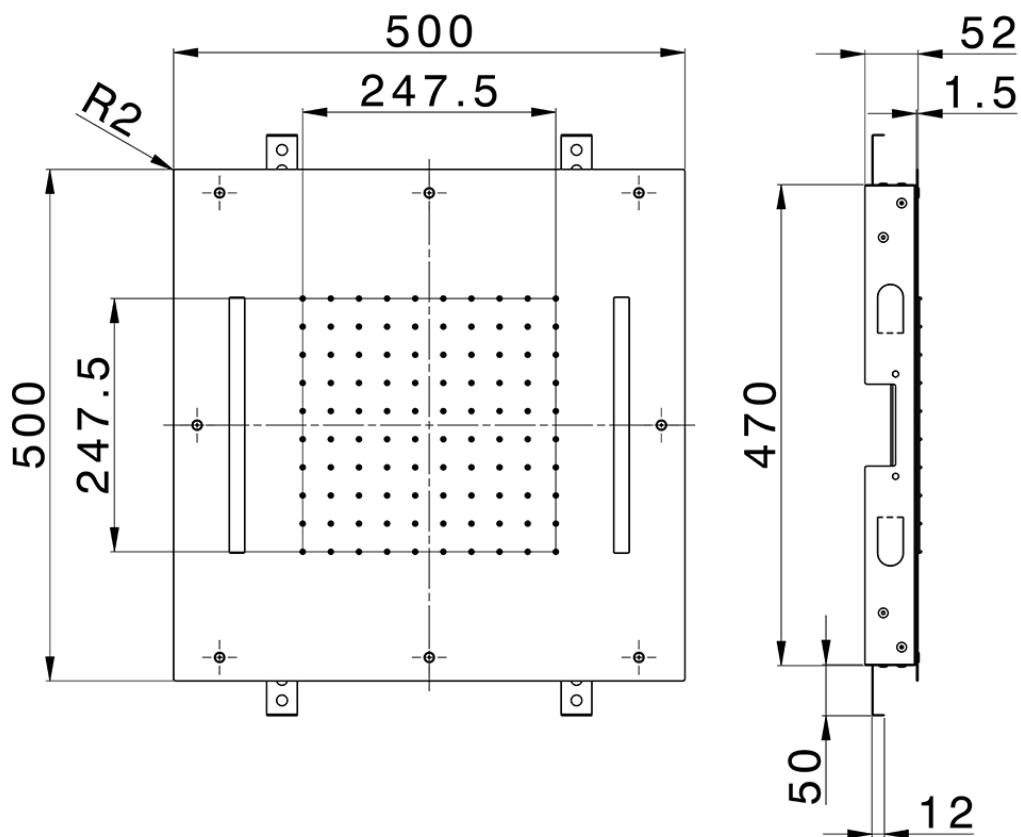

Soffione a soffitto con cromoterapia 500x500 mm ZEN_ZS1C0070

ZS1C0070

<https://www.huberitalia.com/soffione-a-soffitto-con-cromoterapia-500x500-mm-zen-zs1c0070>

2025-03-14