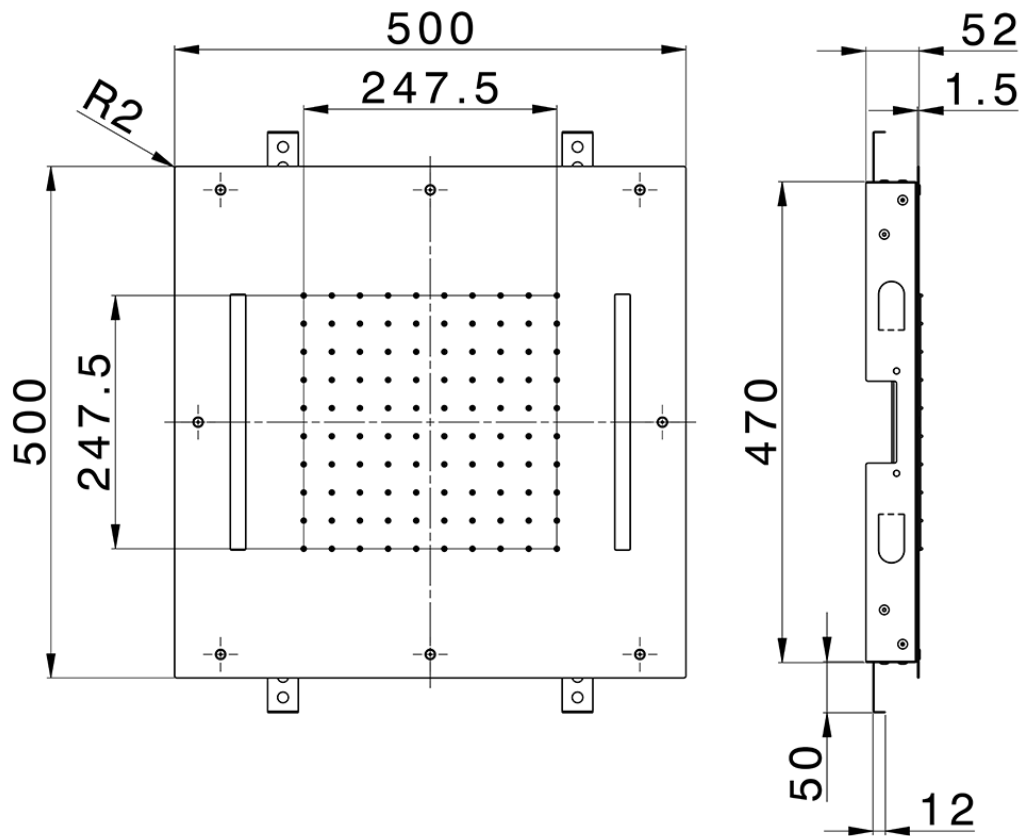

## Soffione a soffitto con cromoterapia 500x500 mm ZEN\_ZS1C0070

ZS1C0070

<https://www.huberitalia.com/soffione-a-soffitto-con-cromoterapia-500x500-mm-zen-zs1c0070>

2025-03-14