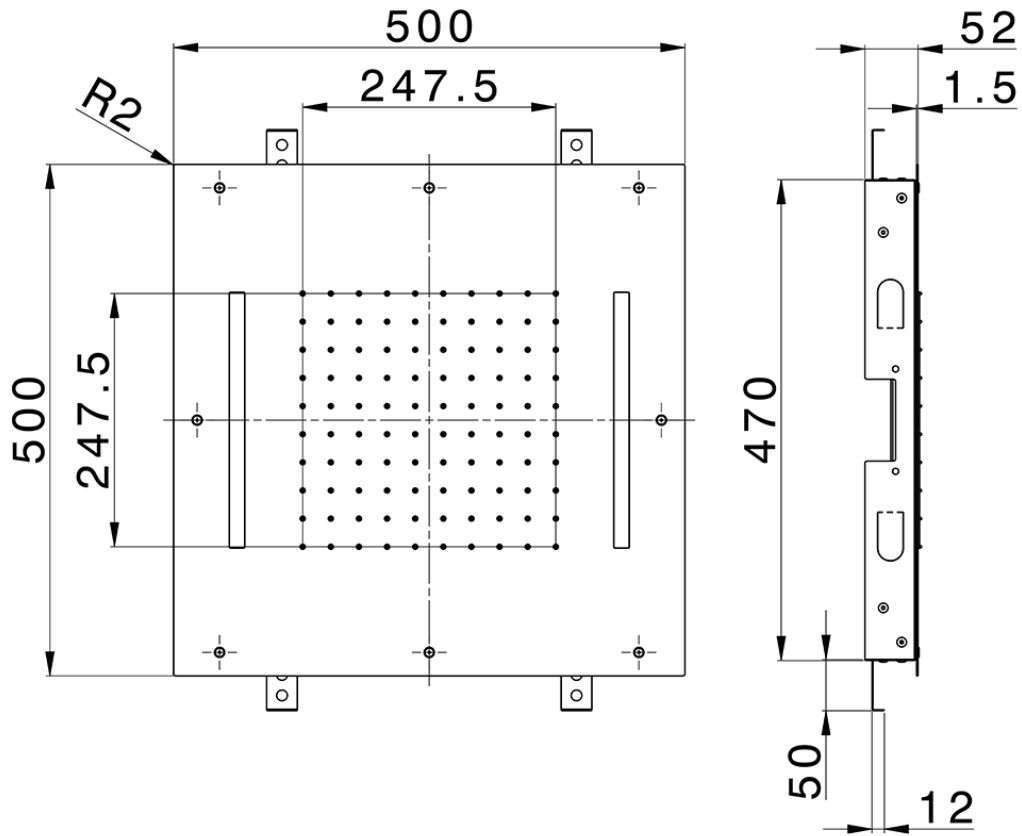

Soffione a soffitto con cromoterapia 500x500 mm ZEN_ZS1C0070

ZS1C0070

<https://www.huberitalia.com/soffione-a-soffitto-con-cromoterapia-500x500-mm-zen-zs1c0070>

2025-03-14