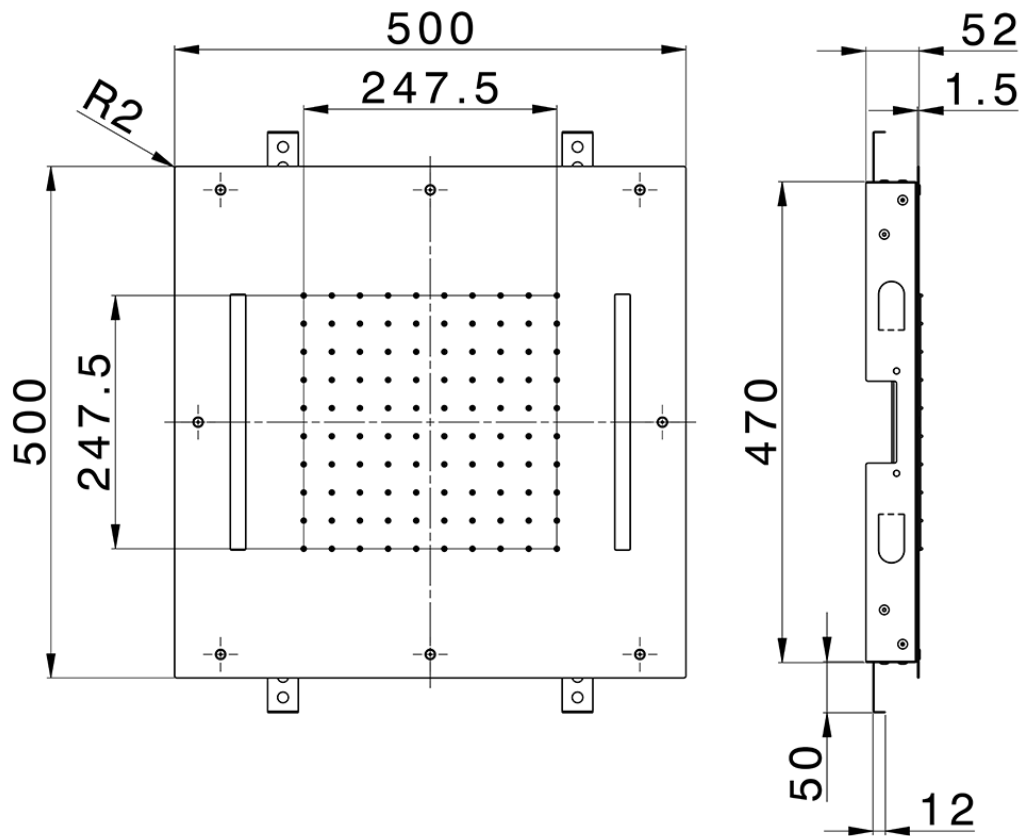

Soffione a soffitto con cromoterapia 500x500 mm ZEN_ZS1C0070

ZS1C0070

<https://www.huberitalia.com/soffione-a-soffitto-con-cromoterapia-500x500-mm-zen-zs1c0070>

2025-03-14