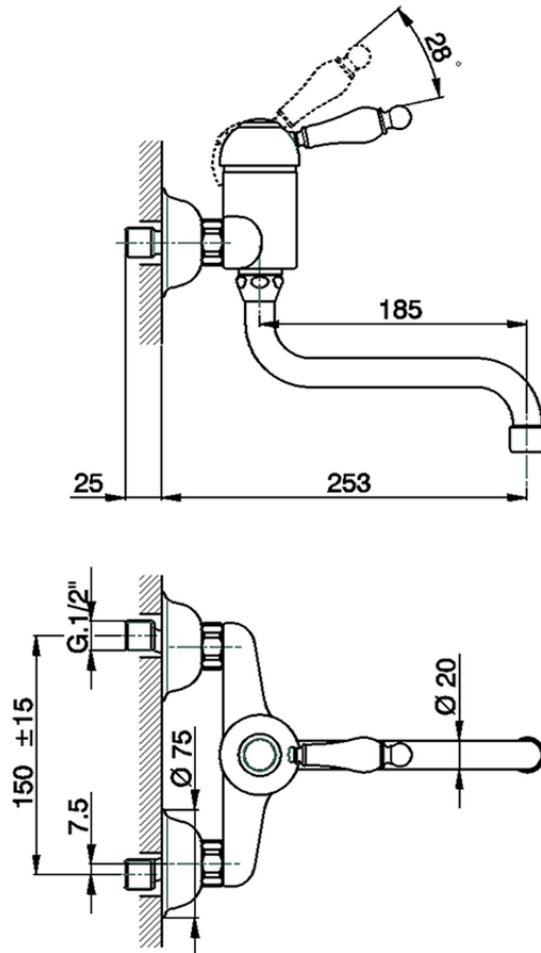

Miscelatore monocomando lavello a parete KITCHEN_CM000400

CM000400

<https://huberitalia.com/miscelatore-monocomando-lavello-a-parete-kitchen-cm000400>

2024-11-21