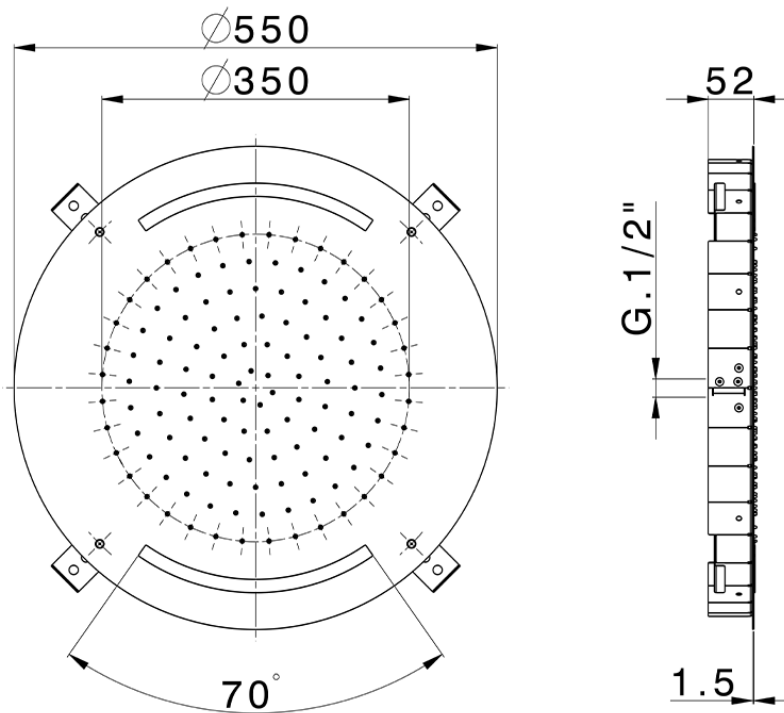

## Soffione a soffitto con cromoterapia Ø 550 mm ZEN\_ZS1C0030

ZS1C0030

<https://huberitalia.com/soffione-a-soffitto-con-cromoterapia-o-550-mm-zen-zs1c0030>

2024-11-21