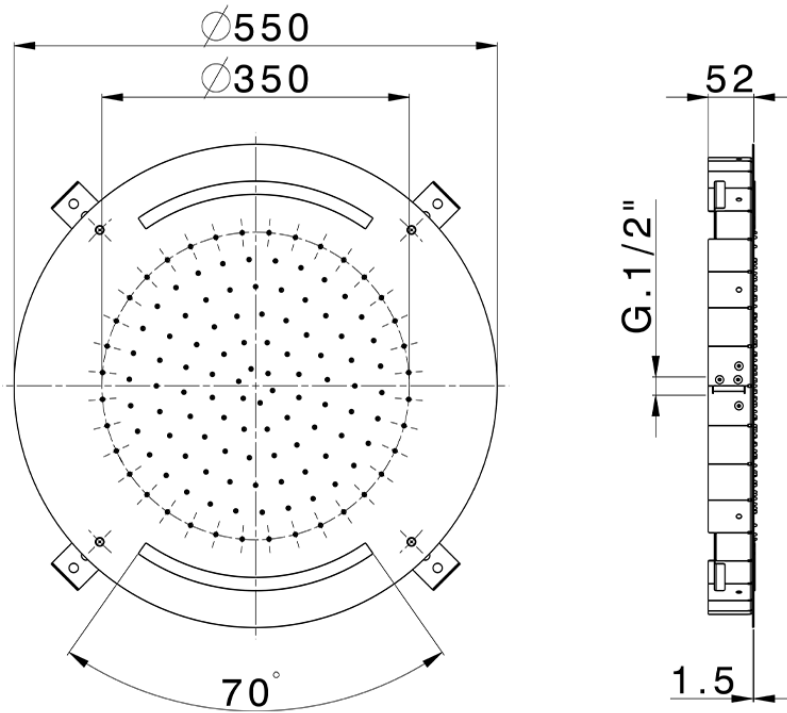

Soffione a soffitto con cromoterapia Ø 550 mm ZEN_ZS1C0030

ZS1C0030

<https://huberitalia.com/soffione-a-soffitto-con-cromoterapia-o-550-mm-zen-zs1c0030>

2024-11-21