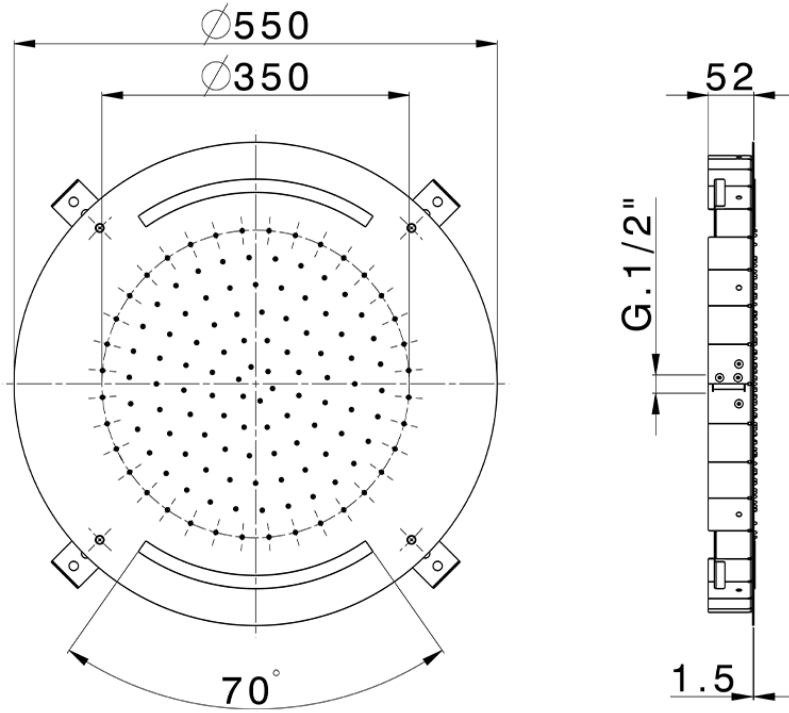

Soffione a soffitto con cromoterapia Ø 550 mm ZEN_ZS1C0030

ZS1C0030

<https://huberitalia.com/soffione-a-soffitto-con-cromoterapia-o-550-mm-zen-zs1c0030>

2024-11-23